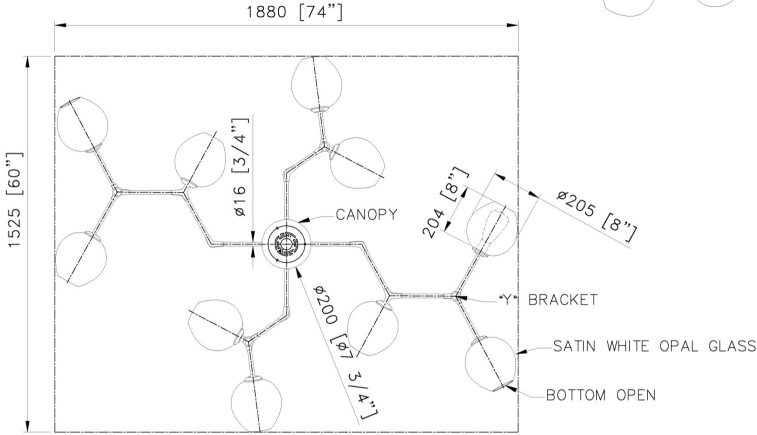

CENTURY

LIGHTING | ART | DESIGN

joekrauslighting

301-537-5808

joe@joekrauslighting.com

www.joekrauslighting.com

NOTES:

- 1)METAL: ALL EXPOSED METAL FINISH TO BE ANTIQUE BRASS
- 2)SHADE: 10*SATIN WHITE OPAL GLASS
- 3)SOCKETS: 10*EDISON BASE MED.110-120V.A.C.60Hz.COMPATIBLE W/E26 ST64 MAX.9W LED 2700K. DIMMABLE. BULB NOT INCLUDED
- 4)HARD WIRED
- UL/CUL APPROVED
- ***APPROX MAX. WEIGHTS: 45LBS

3D VIEW

TOP VIEW

SCALE: 1 : 20

FRONT VIEW

SCALE: 1 : 20

SIDE VIEW

SCALE: 1 : 20

CUSTOM WALL SCOURCE@ LOBBY / VESTIBULE