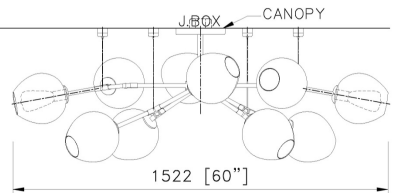

3D VIEW

TOP VIEW

SCALE: 1 : 20

FRONT VIEW

SCALE: 1 : 20

SIDE VIEW

SCALE: 1 : 20

CUSTOM WALL SCOURCE@ LOBBY / VESTIBULE