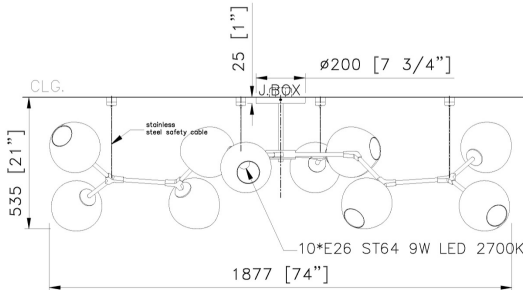

3D VIEW

TOP VIEW

SCALE: 1 : 20

FRONT VIEW

SCALE: 1 : 20

SIDE VIEW

SCALE: 1 : 20

CUSTOM WALL SCOURCE@ LOBBY / VESTIBULE