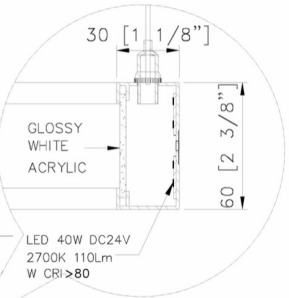

CENTURY

LIGHTING | ART | DESIGN

↑ ↑
FRAGILE

NOTES:

- 1)METAL: ALL EXPOSED METAL FINISH TO BE POWDER COATED MATTE BLACK
- 2)SHADE: GLOSSY WHITE ACRYLIC
- 3)LAMPING: INTEGRATED LED 40W 2700K. NON DIMMABLE.
W/DRIVER@CANOPY.120V.A.C. 60Hz
- 4)W/HOOKS FOR HANGING GREENERY ON SITE
- 5)HARD WIRED
- UL/CUL APPROVED
- ***APPROX MAX. WEIGHTS: 20LBS

3D VIEW

Celling color: Sherwin Williams, Seaworthy, SW7620

Please match the swag cord to Seaworthy to help blend in with the ceiling

TOP VIEW
SCALE: 1:12

LED 40W DC24V
2700K 110Lm
W CRI>80

HOOKS TO HANG GREENERY RANDOM LAYOUT