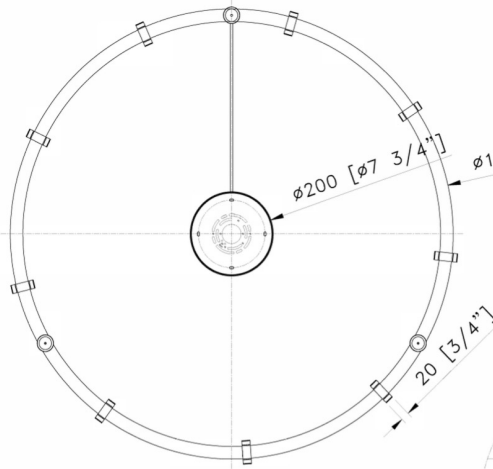

CENTURY

LIGHTING | ART | DESIGN

↑ ↑
FRAGILE

NOTES:

- 1)METAL: ALL EXPOSED METAL FINISH TO BE POWDER COATED MATTE BLACK
- 2)SHADE: GLOSSY WHITE ACRYLIC
- 3)LAMPING: INTEGRATED LED 40W 2700K. NON DIMMABLE.
W/DRIVER@CANOPY.120V.A.C. 60Hz
- 4)W/HOOKS FOR HANGING GREENERY ON SITE
- 5)HARD WIRED
- UL/CUL APPROVED
- ***APPROX MAX. WEIGHTS: 20LBS

3D VIEW

Celling color: Sherwin Williams, Seaworthy, SW7620

Please match the swag cord to Seaworthy to help blend in with the ceiling

TOP VIEW
SCALE: 1:12

LED 40W DC24V
2700K 110Lm
W CRI>80

HOOKS TO HANG GREENERY RANDOM LAYOUT