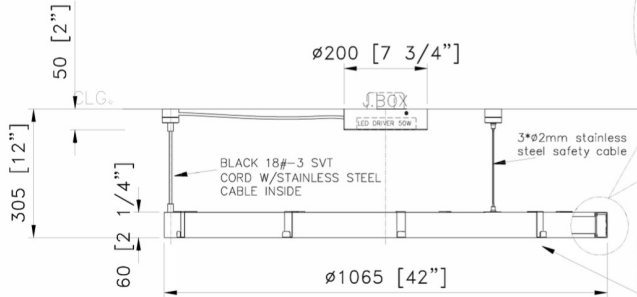

3D VIEW

Celling color: Sherwin Williams, Seaworthy, SW7620

Please match the swag cord to Seaworthy to help blend in with the ceiling

TOP VIEW
SCALE: 1:12

LED 40W DC24V
2700K 110Lm
W CRI>80

HOOKS TO HANG GREENERY RANDOM LAYOUT