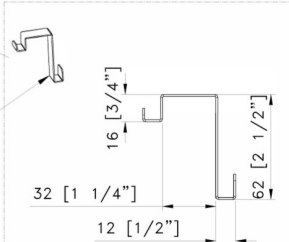

3D VIEW

Celling color: Sherwin Williams, Seaworthy, SW7620

Please match the swag cord to Seaworthy to help blend in with the ceiling

TOP VIEW
SCALE: 1:12

LED 40W DC24V
2700K 110Lm
W CRI>80

HOOKS TO HANG GREENERY RANDOM LAYOUT