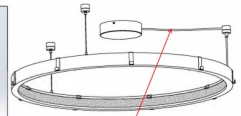

CENTURY

LIGHTING | ART | DESIGN

↑ ↑
FRAGILE

NOTES:

- 1)METAL: ALL EXPOSED METAL FINISH TO BE POWDER COATED MATTE BLACK
- 2)SHADE: GLOSSY WHITE ACRYLIC
- 3)LAMPING: INTEGRATED LED 40W 2700K. NON DIMMABLE.
W/DRIVER@CANOPY.120V.A.C. 60Hz
- 4)W/HOOKS FOR HANGING GREENERY ON SITE
- 5)HARD WIRED
- UL/CUL APPROVED
- ***APPROX MAX. WEIGHTS: 20LBS

3D VIEW

Celling color: Sherwin Williams, Seaworthy, SW7620

Please match the swag cord to Seaworthy to help blend in with the ceiling

TOP VIEW
SCALE: 1:12

LED 40W DC24V
2700K 110Lm
W CRI>80

HOOKS TO HANG GREENERY RANDOM LAYOUT