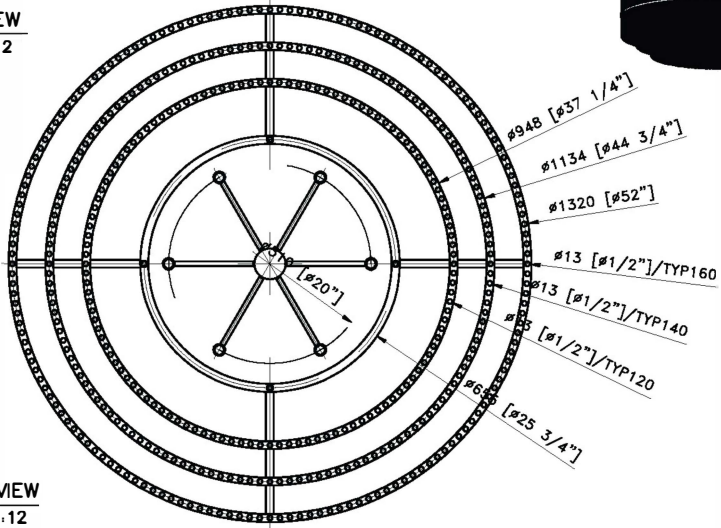

BOTTOM VIEW
SCALE: 1:12

CUSTOM CHANDELIER ENTRY HALL
ITEM NO: 11-602 QTY: 2PCS

RITZ CARLTON
PENTAGON CITY, VA.

Approval: ☐ Date: _____

With comments: _____

Signed By: Leta Richardson

Estimated Leads time are contingent upon receiving approved submittals and are subject to change

Les Industries CENTURY Industries Inc.
5645 Royalmount Ave. Dwg.#
Montreal, Quebec, Canada H4P 2P9
Tel: 514-842-3933 Fax: 514-842-7481
Toll free Canada only: 1-877-842-3934

Date: 2021/03/29 Rev: 2021/04/15
(www/mm/dd) (www/mm/dd) P1