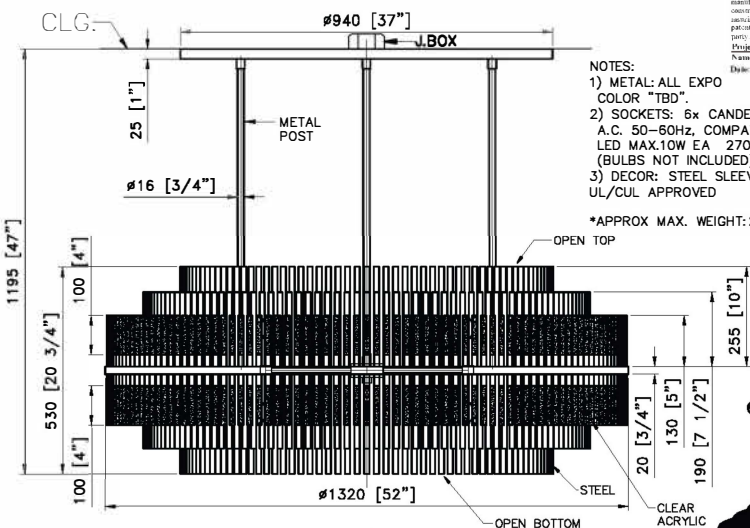

FRONT VIEW
SCALE: 1:12

1. NOTES:
   1) METAL: ALL EXPO COLOR "TBD".
   2) SOCKETS: 6x CANDELABRA BASE, 120V. A.C. 50-60HZ, COMPATIBLE W/E12 B10 LED MAX.10W EA 2700K DIMMABLE. (BULBS NOT INCLUDED)HARDWIRED.
   3) DECOR: STEEL SLEEVES & CLEAR ACRYLIC. UL/CUL APPROVED

*APPROX MAX. WEIGHT: 240LBS