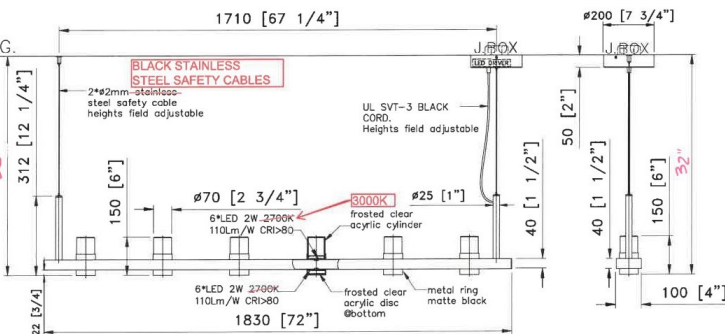

Custom Linear Bar Fixture - 144"

AA: APPROVED AS NOTED

NOTES:

- 1) METAL: ALL EXPOSED METAL FINISH TO BE POWDER COATED MATTE BLACK
 - 2) SHADE: FROSTED CLEAR ACRYLIC
 - 3) LAMPING: INTEGRATED LED 24W, ~~NON DIMMABLE~~, W/DRIVER@CANOPY
 - 4) HARD WIRED. SUITABLE FOR INDOOR(DRY) LOCATION USE. 120V.A.C. 60Hz
 - 5) UL/CUL APPROVED
- ***APPROX MAX. WEIGHTS: 25LBS

Please provide Dimmable

AA: All parts & pieces to have Black finish

AA: Coordinate mounting height in field with designer

TOP VIEW
SCALE: 1:15

TO BE VERIFIED IN FIELD

FRONT VIEW
SCALE: 1:15

SIDE VIEW
SCALE: 1:15