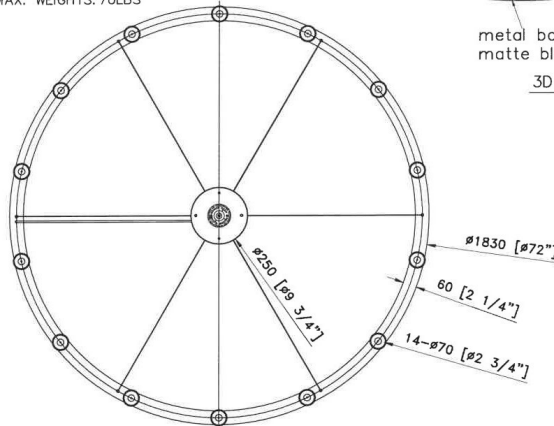

Please provide Dimmable

AA: All parts & pieces to have Black finish

AA: Coordinate mounting height in field with designer

TOP VIEW
SCALE: 1:15

TO BE VERIFIED IN FIELD

FRONT VIEW
SCALE: 1:15

SIDE VIEW
SCALE: 1:15

NOTES:

- 1) METAL: ALL EXPOSED METAL FINISH TO BE POWDER COATED "MATTE BLACK"
 - 2) SHADE: 14*FROSTED CLEAR WHITE CYLINDERS
 - 3) SOCKET: 14*CANDELABRA BASE, 120V.A.C. 60Hz, COMPATIBLE W/E12 B10 MAX.6W EA LED. 3000K. DIMMABLE. BULB NOT INCLUDED
 - 4) HARD WIRED.
- UL/CUL APPROVED
 ***APPROX MAX. WEIGHTS: 70LBS

K26

metal band
matte black

3D VIEW

TOP VIEW
SCALE: 1: 15

CLG.

FRONT VIEW
SCALE: 1: 15

CUSTOM DINING CHANDELIER @ASSISTED LIVING	Brightview Senior Living	Dwg. #
ITEM NO:K26 QTY:2X	North Fairfax, VA	
Approval: <input type="checkbox"/> Date: _____	Les Industries CENTURY Industries inc.	P 1/1
With comments: _____	5645 Royalmount Ave.	
Signed By: _____	Montreal, Quebec, Canada H4P 2P9	
Estimated Leads time are contingent upon receiving approved	Tel:514-842-3933 Fax:514-842-7481	
submittals and are subject to change	Toll free Canada only:1-877-842-3934	
	Date:2024/03/11 Rev: 2025/04/15	
	(yyyy/mm/dd) (yyyy/mm/dd)	