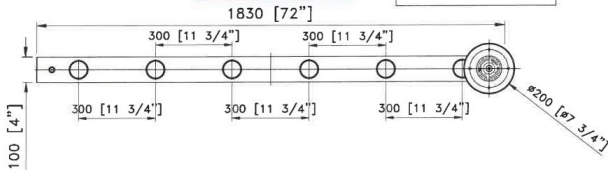

Custom Linear Bar Fixture - 144"

AA: APPROVED AS NOTED

NOTES:

- 1) METAL: ALL EXPOSED METAL FINISH TO BE POWDER COATED MATTE BLACK
 - 2) SHADE: FROSTED CLEAR ACRYLIC
 - 3) LAMPING: INTEGRATED LED 24W, ~~NON DIMMABLE~~, W/DRIVER@CANOPY
 - 4) HARD WIRED. SUITABLE FOR INDOOR(DRY) LOCATION USE. 120V.A.C. 60Hz
 - 5) UL/CUL APPROVED
- ***APPROX MAX. WEIGHTS: 25LBS

Please provide Dimmable

AA: All parts & pieces to have Black finish

AA: Coordinate mounting height in field with designer

TOP VIEW
SCALE: 1:15

TO BE VERIFIED IN FIELD

FRONT VIEW
SCALE: 1:15

SIDE VIEW
SCALE: 1:15