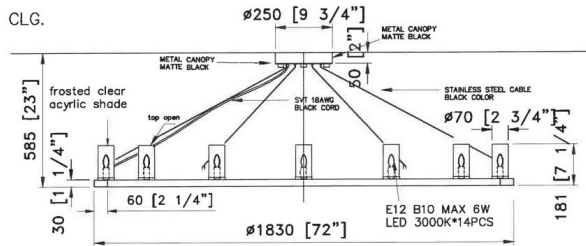

Custom Linear Bar Fixture - 144"

AA: APPROVED AS NOTED

NOTES:

- 1) METAL: ALL EXPOSED METAL FINISH TO BE POWDER COATED MATTE BLACK
 - 2) SHADE: FROSTED CLEAR ACRYLIC
 - 3) LAMPING: INTEGRATED LED 24W, ~~NON DIMMABLE~~, W/DRIVER@CANOPY
 - 4) HARD WIRED. SUITABLE FOR INDOOR(DRY) LOCATION USE. 120V.A.C. 60Hz
 - 5) UL/CUL APPROVED
- ***APPROX MAX. WEIGHTS: 25LBS

K26

metal band
matte black

3D VIEW

TOP VIEW
SCALE: 1: 15

CLG.

FRONT VIEW
SCALE: 1: 15

CUSTOM DINING CHANDELIER @ASSISTED LIVING	Brightview Senior Living	Dwg. #
ITEM NO:K26 QTY:2X	North Fairfax, VA	
Approval: <input type="checkbox"/> Date: _____	Les Industries CENTURY Industries inc.	P 1/1
With comments: _____	5645 Royalmount Ave.	
Signed By: _____	Montreal, Quebec, Canada H4P 2P9	
Estimated Leads time are contingent upon receiving approved	Tel:514-842-3933 Fax:514-842-7481	
submittals and are subject to change	Toll free Canada only:1-877-842-3934	
	Date:2024/03/11 Rev: 2025/04/15	
	(yyyy/mm/dd) (yyyy/mm/dd)	