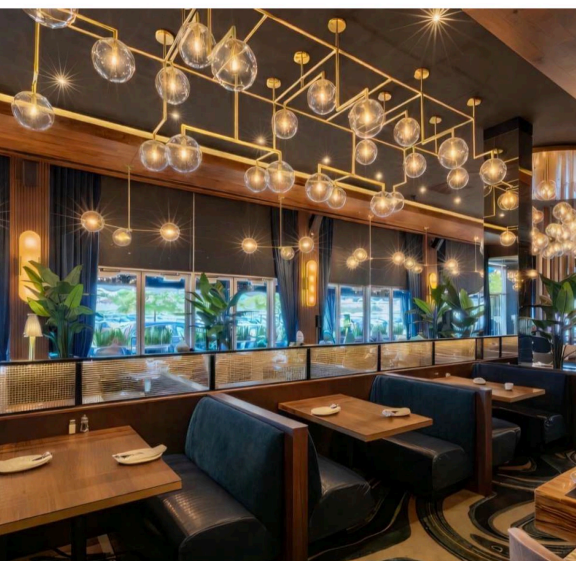

TABLE 5I

The overall design concept emphasizes a modern, vibrant, and casual atmosphere, featuring thoughtfully curated elements such as custom mirrors and lighting manufactured by Century, to enhance the space, create depth, and add visual interest, alongside complementary greenery and décor.

The lighting features a polished brass framework paired with clear glass globes, creating a balance of structure and transparency. The reflective metal enhances the warm glow of the illumination, while the glass diffuses light softly throughout the space. Together, the materials deliver a refined, luminous presence that feels both architectural and inviting.