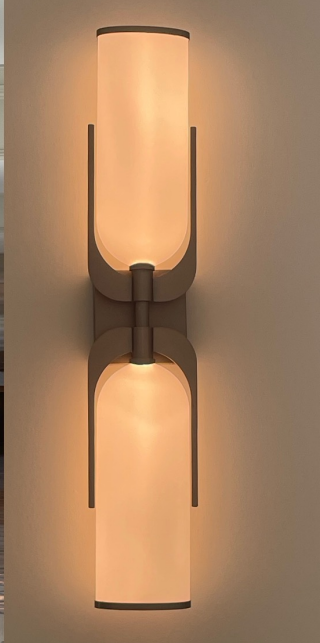

Together, the lighting reinforces the residences' modern, refined aesthetic.

BRASS RADIAL GLOBE CHANDELIER

This sculptural chandelier features a radial brass frame with opal glass globes, creating a balanced interplay of structure and softness. The warm metal and diffused light bring architectural presence while maintaining a refined, inviting glow.

CAFÉ LIGHTING

Matte black metal dome pendants with warm-toned interiors provide focused downlighting over the banquettes, while opal glass globe pendants introduce a soft, diffused glow above the bar. Complemented by recessed and linear fixtures, the layered mix of metal and glass creates warmth, contrast, and cohesive architectural depth.

The lighting features a polished brass framework paired with clear glass globes, creating a balance of structure and transparency. The reflective metal enhances the warm glow of the illumination, while the glass diffuses light softly throughout the space. Together, the materials deliver a refined, luminous presence that feels both architectural and inviting.

The soft, ambient glow enhances surrounding materials while providing a warm, welcoming atmosphere along corridors and gathering spaces.

ORBIT VANITY

THE MERIDIAN BETHESDA

A clean expression of modern minimalism, these suspended circular luminaires bring clarity and elegance to the vanity environment. Each illuminated ring delivers a soft, even glow, ideal for both task lighting and ambient enhancement. Suspended in repetition, the forms create a striking visual rhythm, while their reflection in the mirror amplifies depth and dimension. The contrast of crisp white light against dark hardware introduces a refined, contemporary edge. Sleek, functional, and visually impactful, this installation transforms everyday lighting into art.