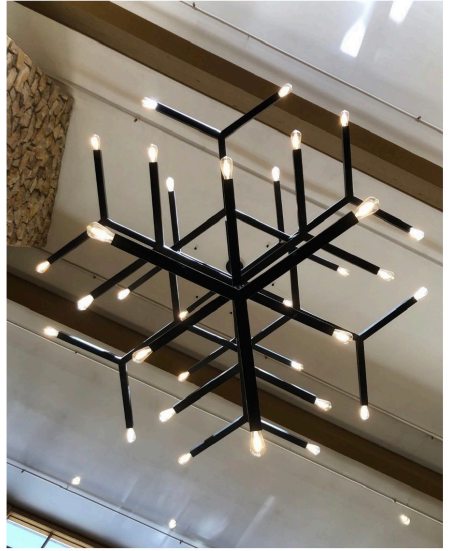

MULTI-TIER SNOWFLAKE INSPIRED CHANDELIER