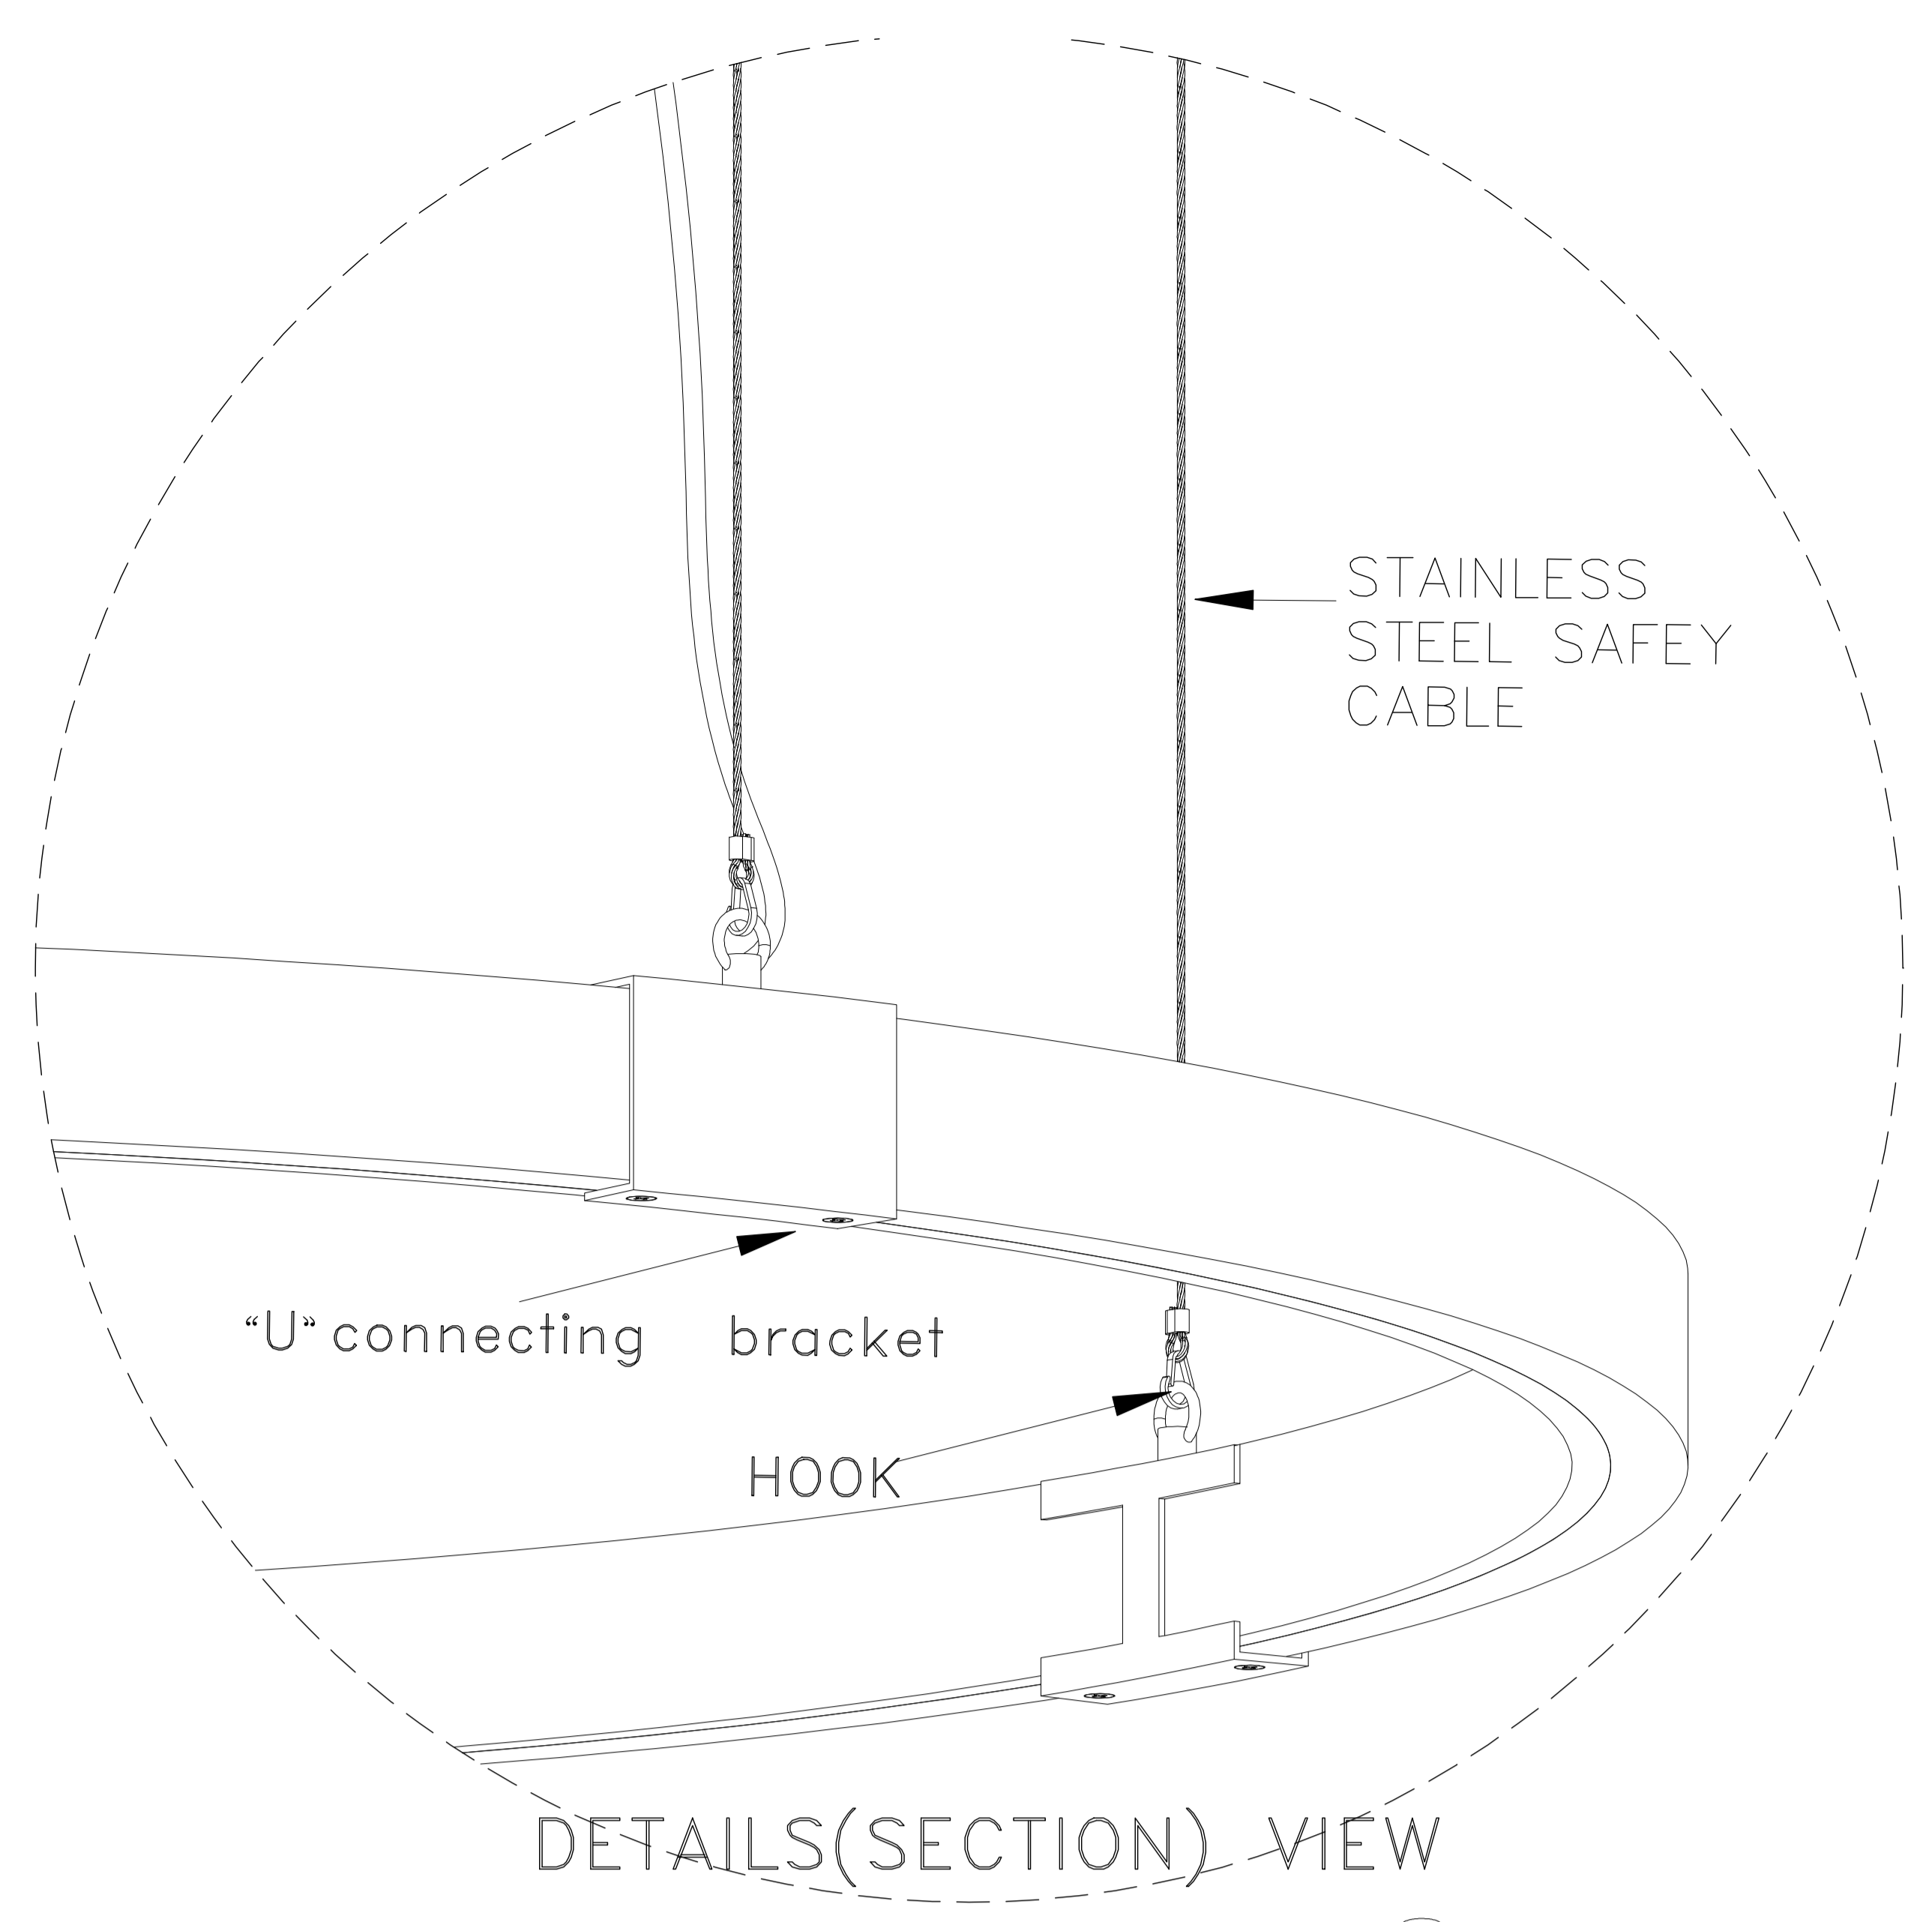

VALET ↑

CAESARS
SPORTSBOOK

QUA
BATHS & SPA

UB
ARIL

NOTES:
 1)METAL: ALL EXPOSED METAL FINISH TO BE ENGLISH BRONZE
 2)DIFFUSER: WHITE POLYCARBON STRIPS.
 3)LAMPING: INTEGRATED ACOLYTE BRAND LED 2760W ELV DIMMING, W/REMOTE DRIVERS, 120V.A.C.60Hz.
 4)W/DECORATIVE CLEAR CRYSTAL STRANDS
 5)HARD WIRED. ON-SITE ASSEMBLY REQUIRED
 UL/CUL APPROVED
 ***APPROX MAX. WEIGHTS: 4550LBS

BOTTOM VIEW
 SCALE: 1:90

DETAILS(SECTION) VIEW

FRONT VIEW
 SCALE: 1:90

3D VIEW

CUSTOM ROTUNDA RING FIXTURE@LOBBY

ITEM NO: CENT-CC-0112 QTY: 1PC

Approval: Date: _____

With comments: _____