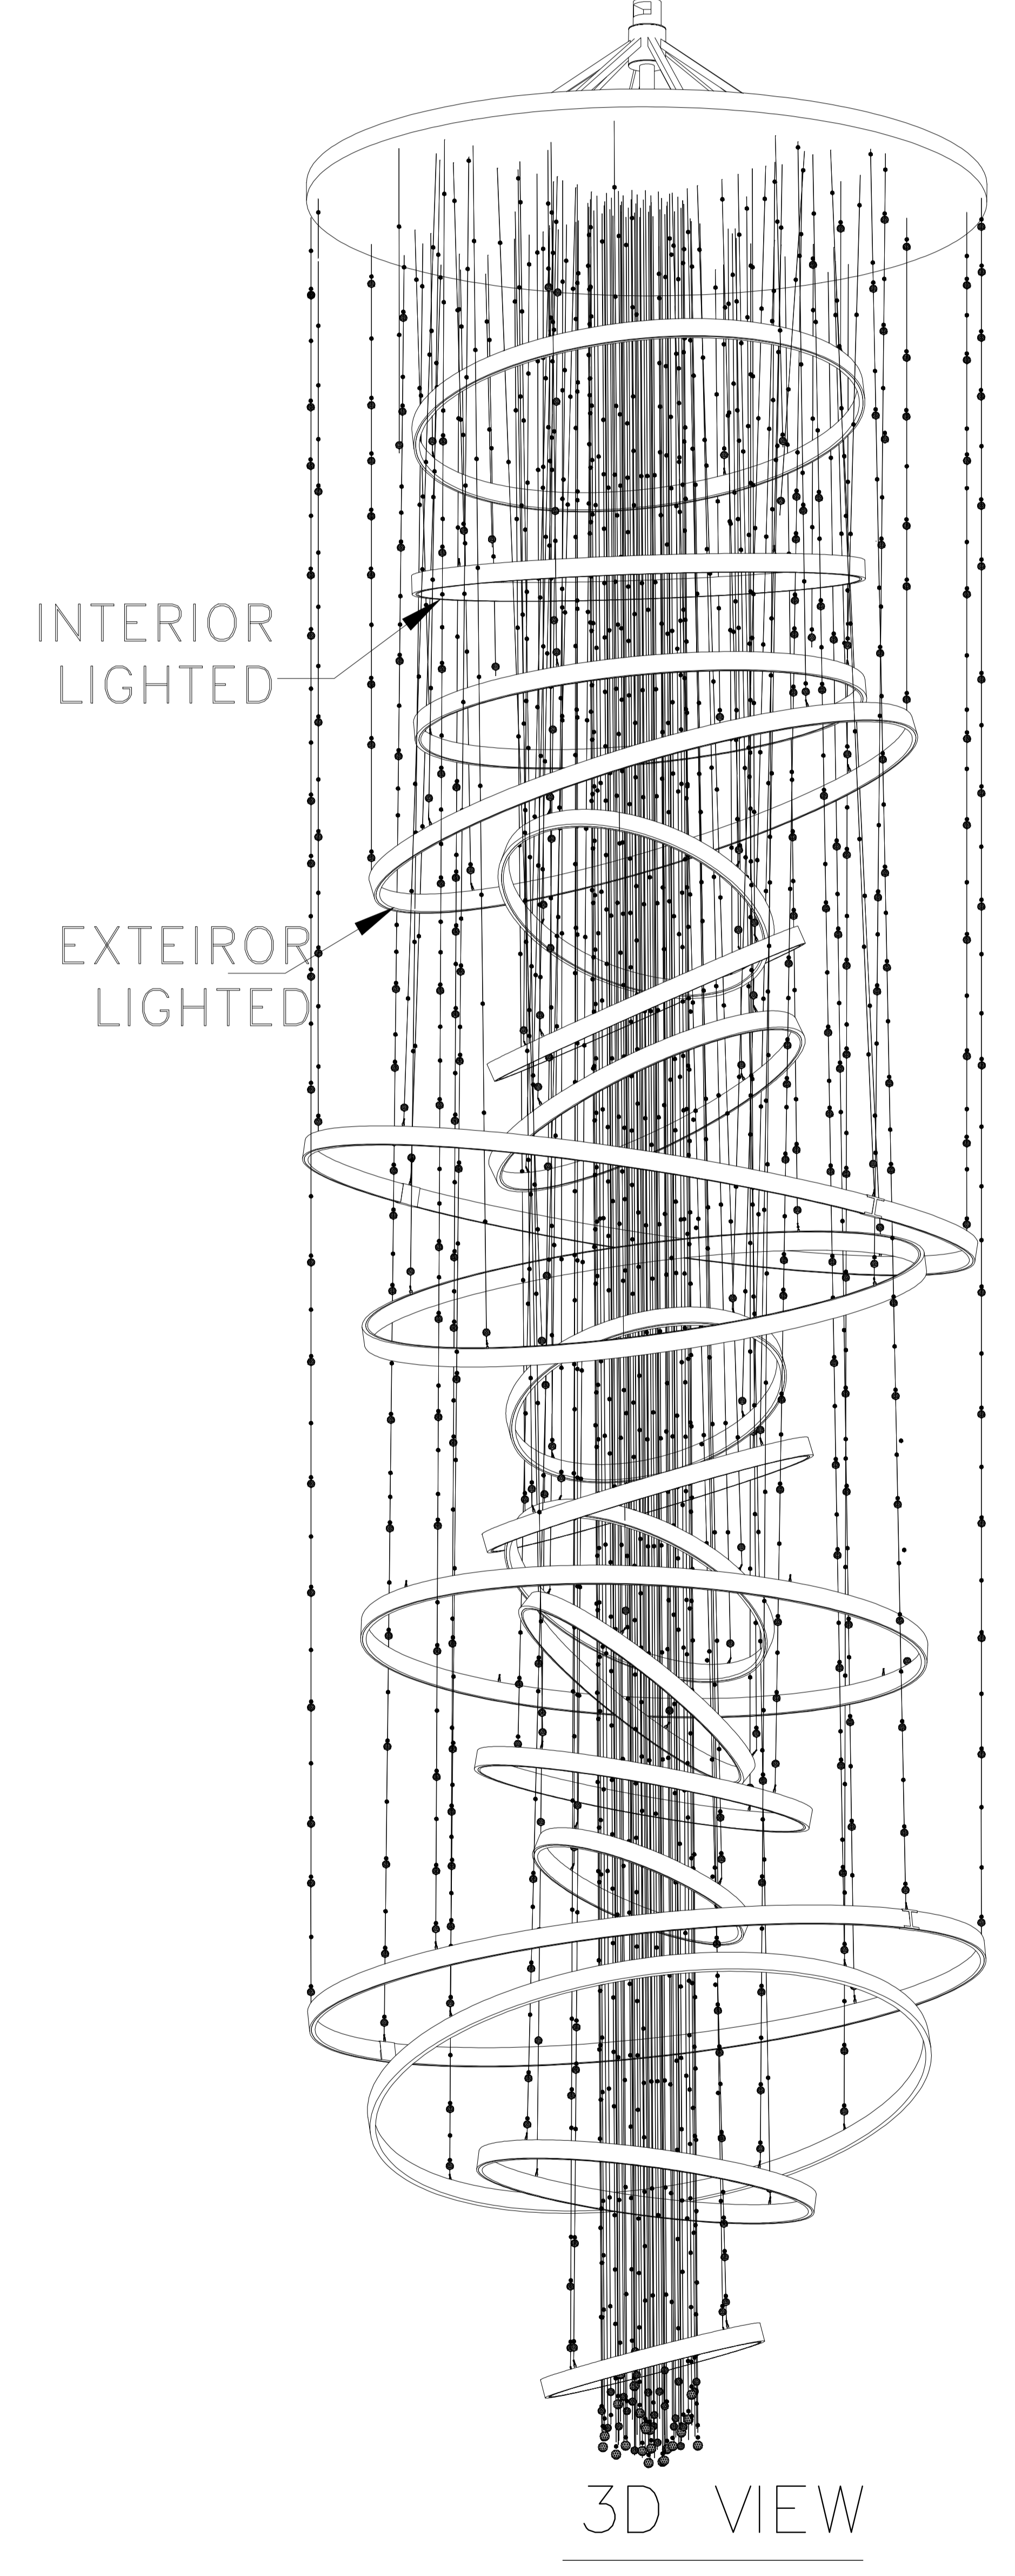

VALET ↑

CAESARS
SPORTSBOOK

QUA
BATHS & SPA

UB
ARIL

NOTES:
 1)METAL: ALL EXPOSED METAL FINISH TO BE ENGLISH BRONZE
 2)DIFFUSER: WHITE POLYCARBON STRIPS.
 3)LAMPING: INTEGRATED ACOLYTE BRAND LED 2760W ELV DIMMING, W/REMOTE DRIVERS, 120V.A.C.60Hz.
 4)W/DECORATIVE CLEAR CRYSTAL STRANDS
 5)HARD WIRED. ON-SITE ASSEMBLY REQUIRED
 UL/CUL APPROVED
 ***APPROX MAX. WEIGHTS: 4550LBS

BOTTOM VIEW
 SCALE: 1:90

DETAILS(SECTION) VIEW

FRONT VIEW
 SCALE: 1:90

3D VIEW

CUSTOM ROTUNDA RING FIXTURE@LOBBY

ITEM NO: CENT-CC-0112 QTY: 1PC

Approval: Date: _____

With comments: _____