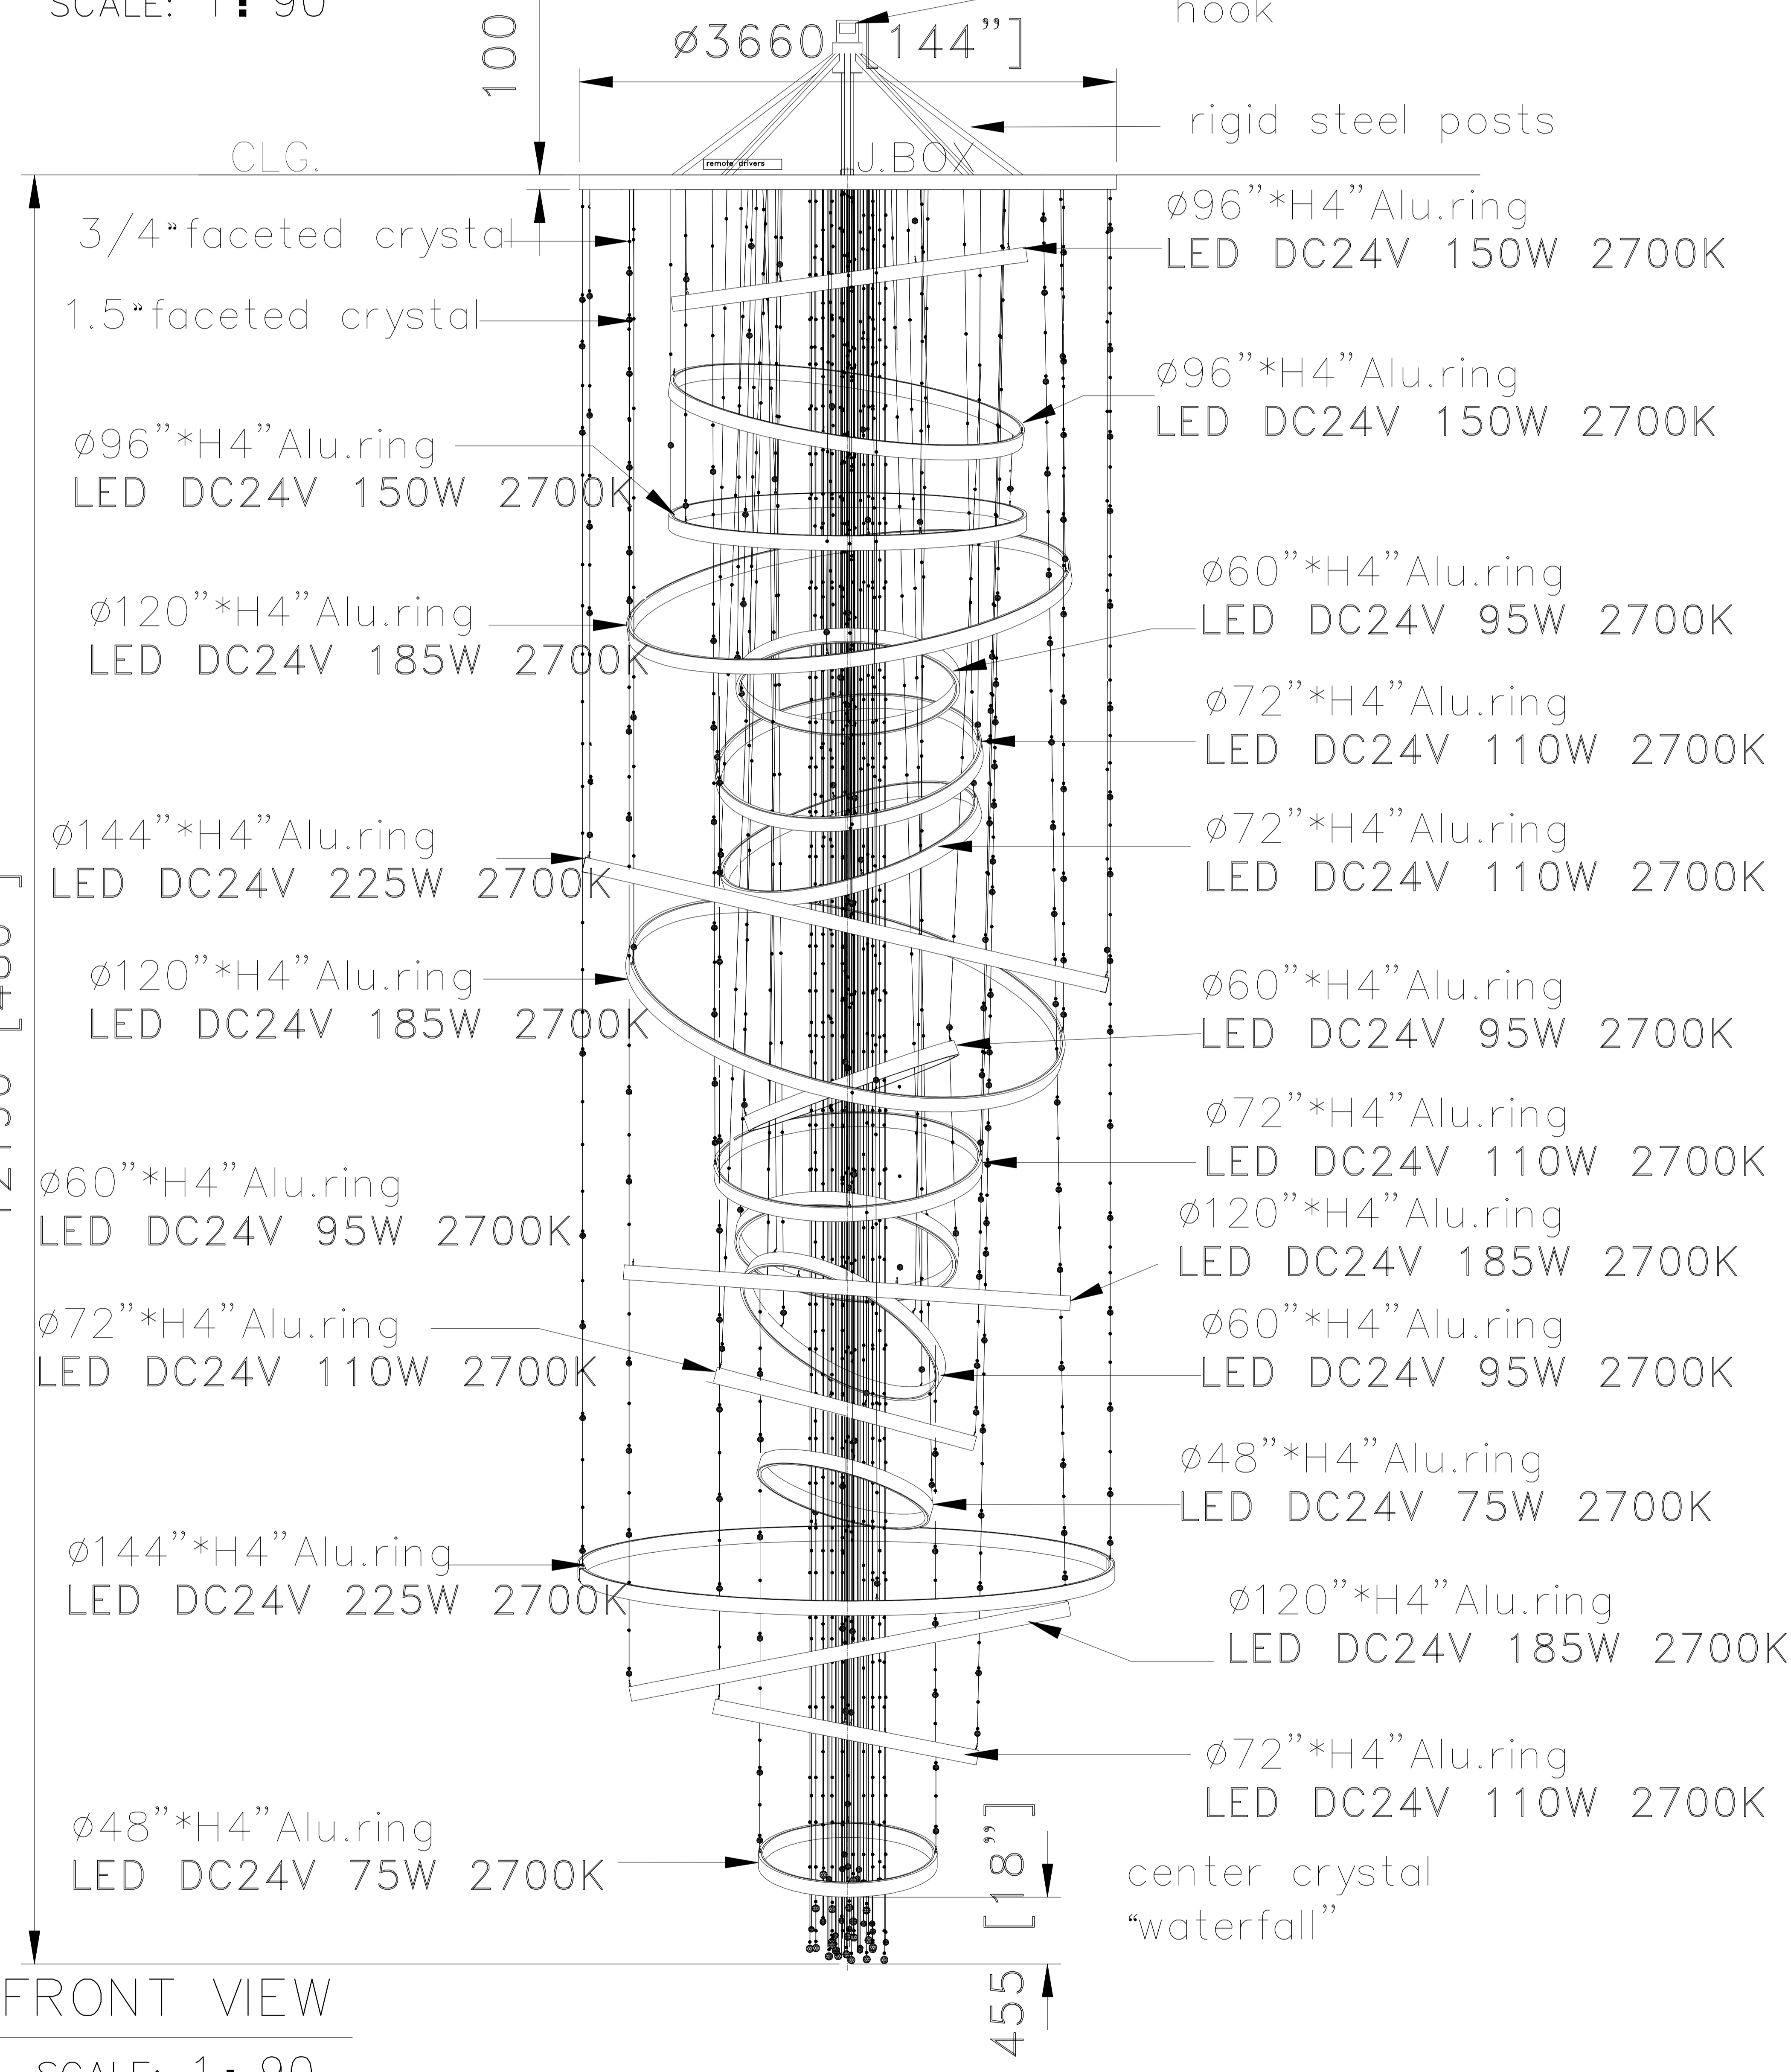

VALET ↑

CAESARS
SPORTSBOOK

QUA
BATHS & SPA

UB
ARIL

NOTES:
 1)METAL: ALL EXPOSED METAL FINISH TO BE ENGLISH BRONZE
 2)DIFFUSER: WHITE POLYCARBON STRIPS.
 3)LAMPING: INTEGRATED ACOLYTE BRAND LED 2760W ELV DIMMING, W/REMOTE DRIVERS, 120V.A.C.60Hz.
 4)W/DECORATIVE CLEAR CRYSTAL STRANDS
 5)HARD WIRED. ON-SITE ASSEMBLY REQUIRED
 UL/CUL APPROVED
 ***APPROX MAX. WEIGHTS: 4550LBS

BOTTOM VIEW
 SCALE: 1:90

DETAILS(SECTION) VIEW

FRONT VIEW
 SCALE: 1:90

3D VIEW

CUSTOM ROTUNDA RING FIXTURE@LOBBY

ITEM NO: CENT-CC-0112 QTY: 1PC

Approval: Date: _____

With comments: _____