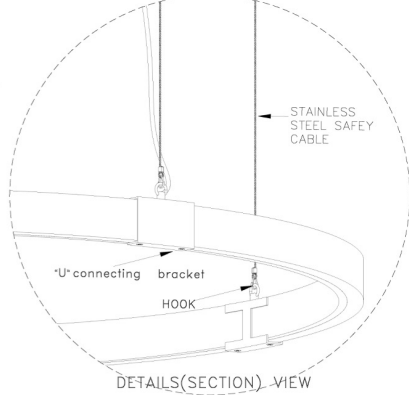

BOTTOM VIEW
 SCALE: 1: 90

DETAILS (SECTION) VIEW

CUSTOM ROTUNDA RING FIXTURE@LOBBY

ITEM NO: CENT-CC-0112 QTY: 1PC

Approval: Date: _____

With comments: _____

Signed By: _____

Estimated Leads time are contingent upon receiving approved submittals and are subject to change