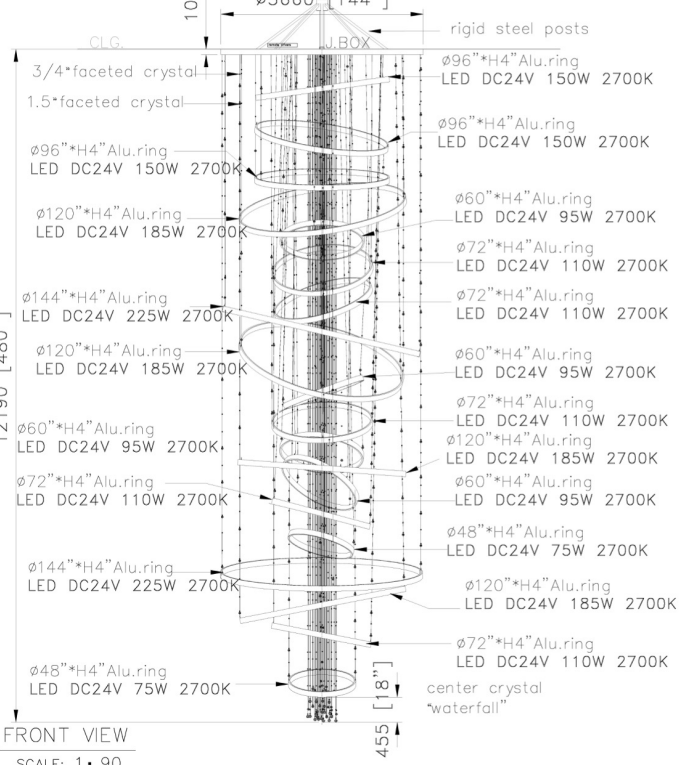

VALET

LIBRARY

- NOTES:
 1) METAL: ALL EXPOSED METAL FINISH TO BE ENGLISH BRONZE
 2) DIFFUSER: WHITE POLYCARBON STRIPS.
 3) LAMPING: INTEGRATED ACOLYTE BRAND LED 2760W ELV DIMMING, W/REMOTE DRIVERS, 120V.A.C. 60Hz.
 4) W/DECORATIVE CLEAR CRYSTAL STRANDS
 5) HARD WIRED. ON-SITE ASSEMBLY REQUIRED
 UL/CUL APPROVED
 ***APPROX MAX. WEIGHTS: 4550LBS

BOTTOM VIEW
 SCALE: 1: 90

DETAILS (SECTION) VIEW

CUSTOM ROTUNDA RING FIXTURE@LOBBY

ITEM NO: CENT-CC-0112 QTY: 1PC

Approval: Date: _____

With comments: _____

Signed By: _____

Estimated Leads time are contingent upon receiving approved submittals and are subject to change