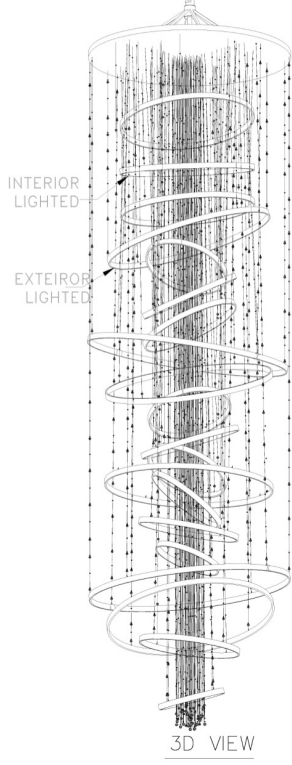

VALET

LIBRARY

- NOTES:
 1) METAL: ALL EXPOSED METAL FINISH TO BE ENGLISH BRONZE
 2) DIFFUSER: WHITE POLYCARBON STRIPS.
 3) LAMPING: INTEGRATED ACOLYTE BRAND LED 2760W ELV DIMMING, W/REMOTE DRIVERS, 120V.A.C. 60Hz.
 4) W/DECORATIVE CLEAR CRYSTAL STRANDS
 5) HARD WIRED. ON-SITE ASSEMBLY REQUIRED
 UL/CUL APPROVED
 ***APPROX MAX. WEIGHTS: 4550LBS

BOTTOM VIEW
 SCALE: 1: 90

DETAILS (SECTION) VIEW

CUSTOM ROTUNDA RING FIXTURE@LOBBY

ITEM NO: CENT-CC-0112 QTY: 1PC

Approval: Date: _____

With comments: _____

Signed By: _____

Estimated Leads time are contingent upon receiving approved submittals and are subject to change