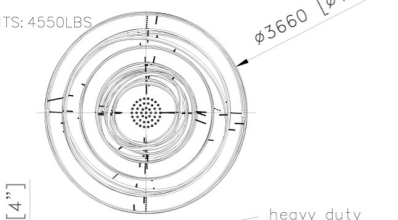

VALET

LIBRARY

- NOTES:
 1) METAL: ALL EXPOSED METAL FINISH TO BE ENGLISH BRONZE
 2) DIFFUSER: WHITE POLYCARBON STRIPS.
 3) LAMPING: INTEGRATED ACOLYTE BRAND LED 2760W ELV DIMMING, W/REMOTE DRIVERS, 120V.A.C. 60Hz.
 4) W/DECORATIVE CLEAR CRYSTAL STRANDS
 5) HARD WIRED. ON-SITE ASSEMBLY REQUIRED
 UL/CUL APPROVED
 ***APPROX MAX. WEIGHTS: 4550LBS

BOTTOM VIEW
 SCALE: 1: 90

DETAILS (SECTION) VIEW

CUSTOM ROTUNDA RING FIXTURE@LOBBY

ITEM NO: CENT-CC-0112 QTY: 1PC

Approval: Date: _____

With comments: _____

Signed By: _____

Estimated Leads time are contingent upon receiving approved submittals and are subject to change