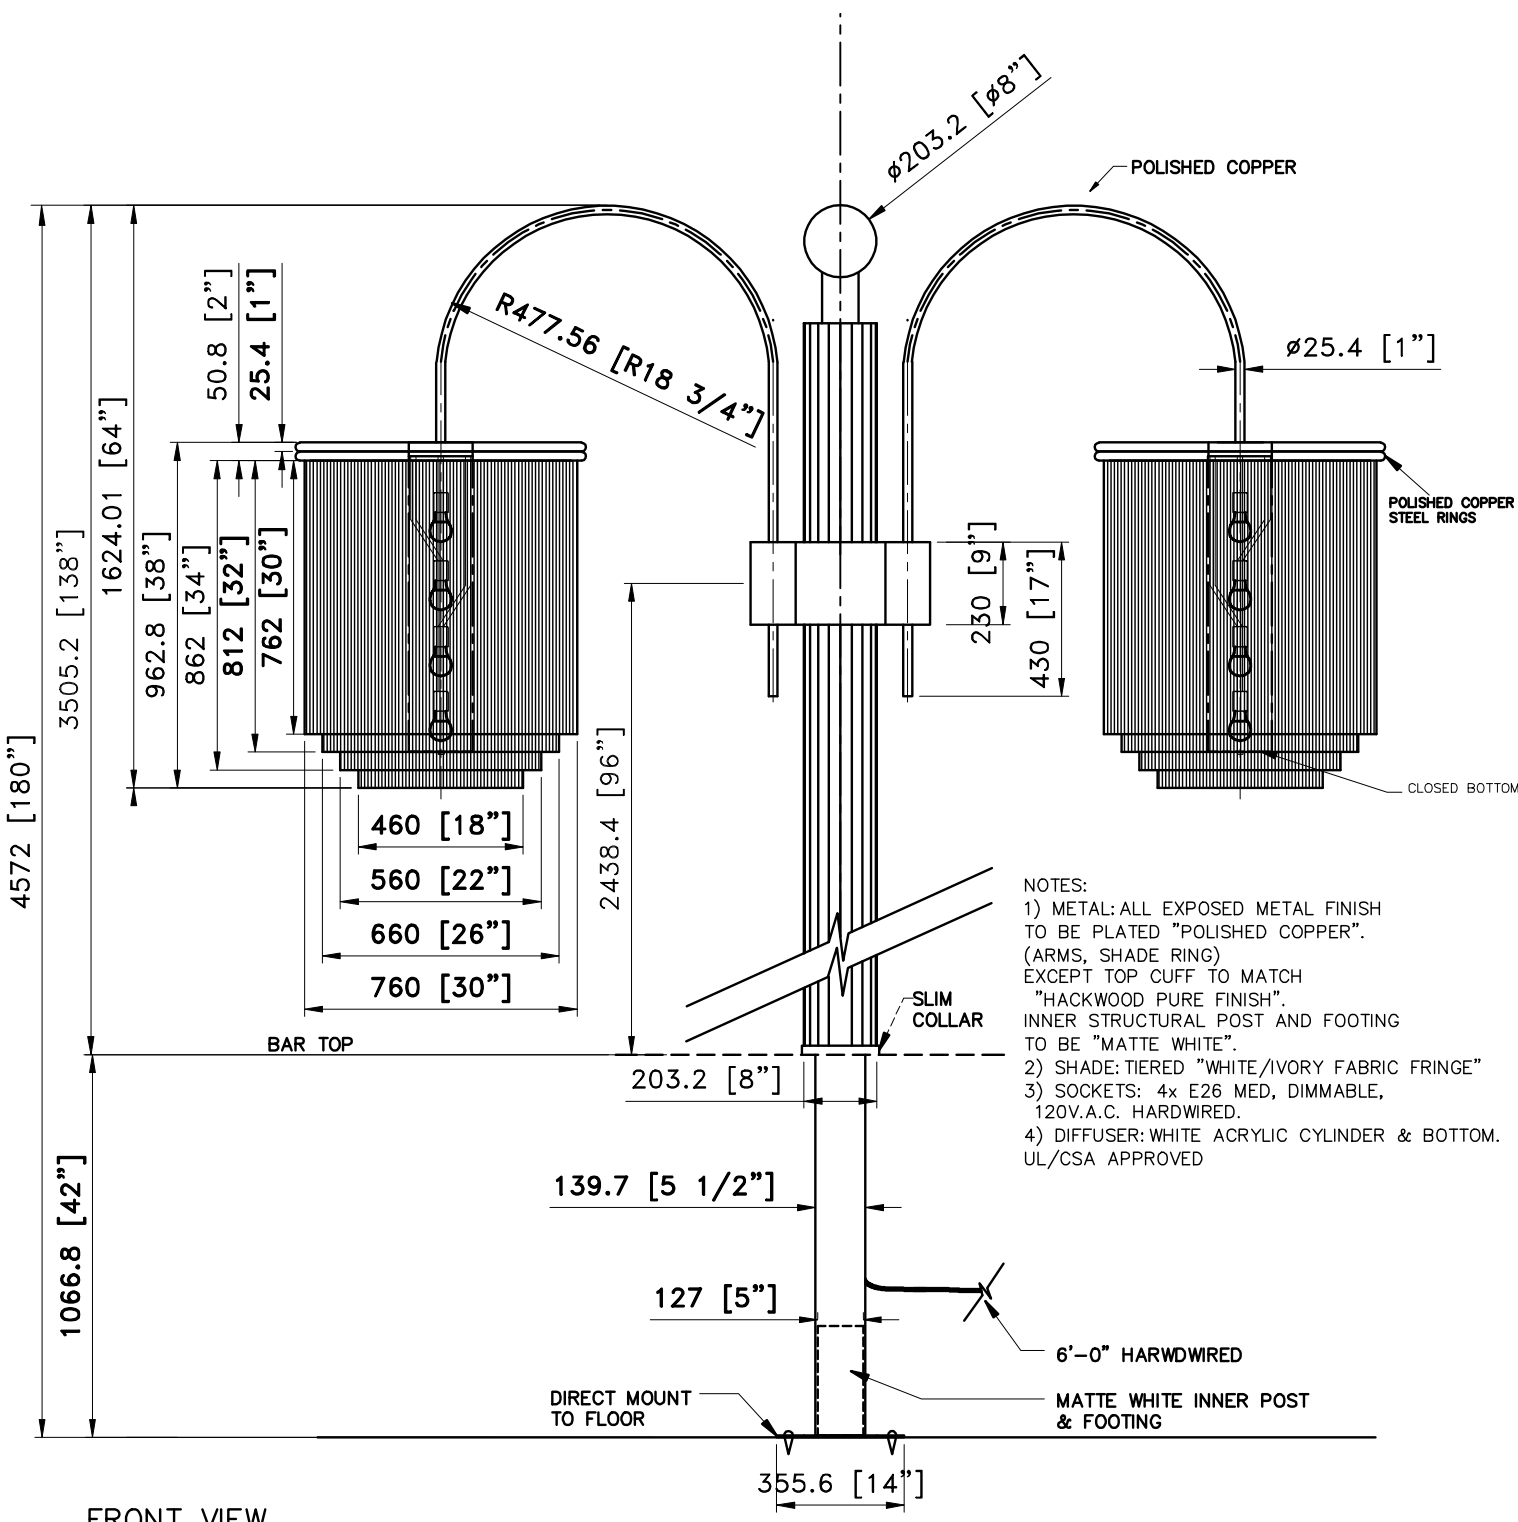

FRONT VIEW

LARGE CHANDELIER @ MAIN BAR

MODEL NO: LF-105 QTY: 1PC

Approval: ☐ Date: _____

With comments: _____

Signed By: _____

Estimated Leads time are contingent upon receiving approved submittals and are subject to change

Mad Nice Restaurant

DETROIT, MI.

Les Industries CENTURY Industries Inc.

5645 Royalmount Ave.

Montreal, Quebec, Canada H4P 2P9

Tel: 514-842-3933 Fax: 514-842-7481

Toll free Canada only: 1-877-842-3934

Date: 2020/01/28 Rev: 2022/07/21

(yyy/mm/dd)

(yyy/mm/dd)