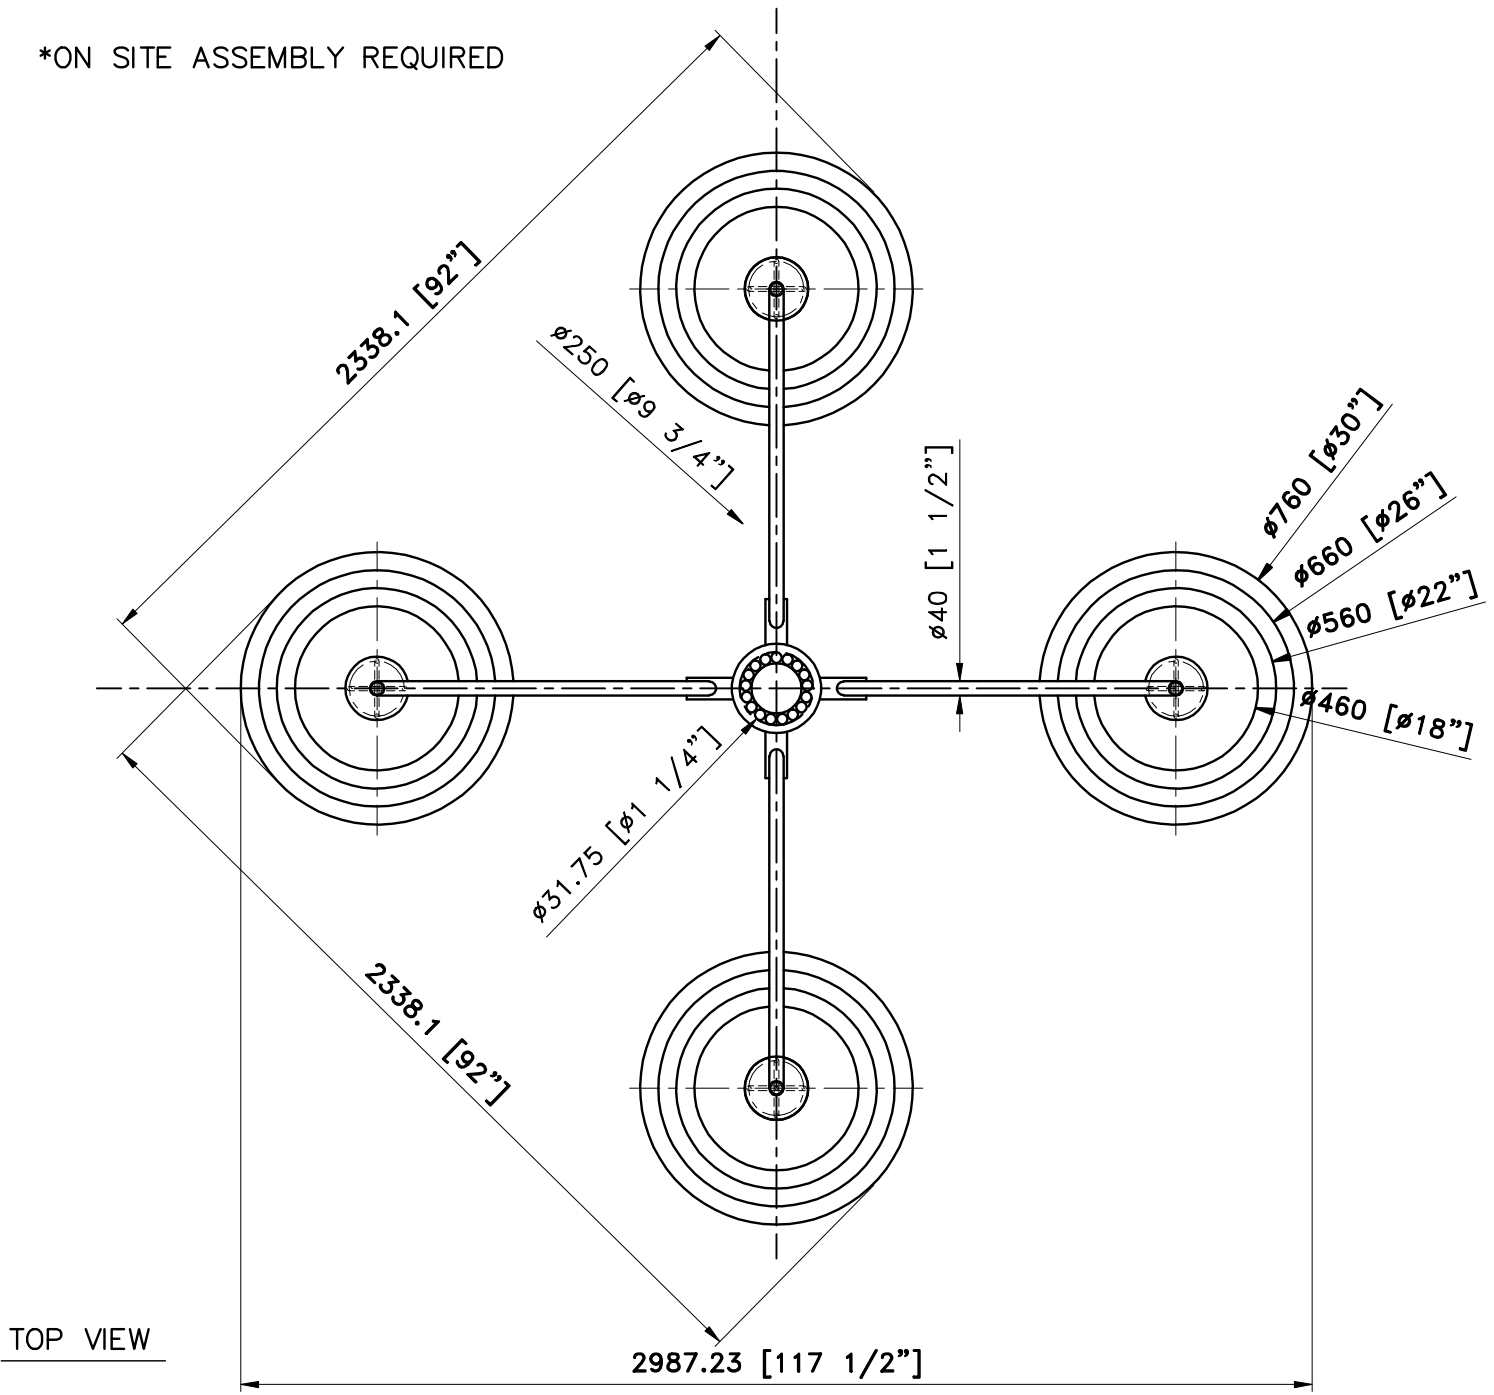

(yyy/mm/dd)

(yyy/mm/dd)

\*ON SITE ASSEMBLY REQUIRED

TOP VIEW

<p><b>LARGE CHANDELIER @ MAIN BAR</b>          MODEL NO: LF-105 QTY: 1PC</p>	<p><b>Mad Nice Restaurant</b>          DETROIT, MI.</p>
<p>Approval: <input type="checkbox"/> Date: _____          With comments: _____          _____</p>	<p>Les Industries CENTURY Industries Inc.          5645 Royalmount Ave.          Montreal, Quebec, Canada H4P 2P9          Tel: 514-842-3933 Fax: 514-842-7481          Toll free Canada only: 1-877-842-3934</p>
<p>Signed By: _____          Estimated Leads time are contingent upon receiving approved submittals and are subject to change</p>	<p>Date: <u>2020/01/28</u> Rev: <u>2022/07/21</u>          (yyyy/mm/dd) (yyyy/mm/dd)</p>