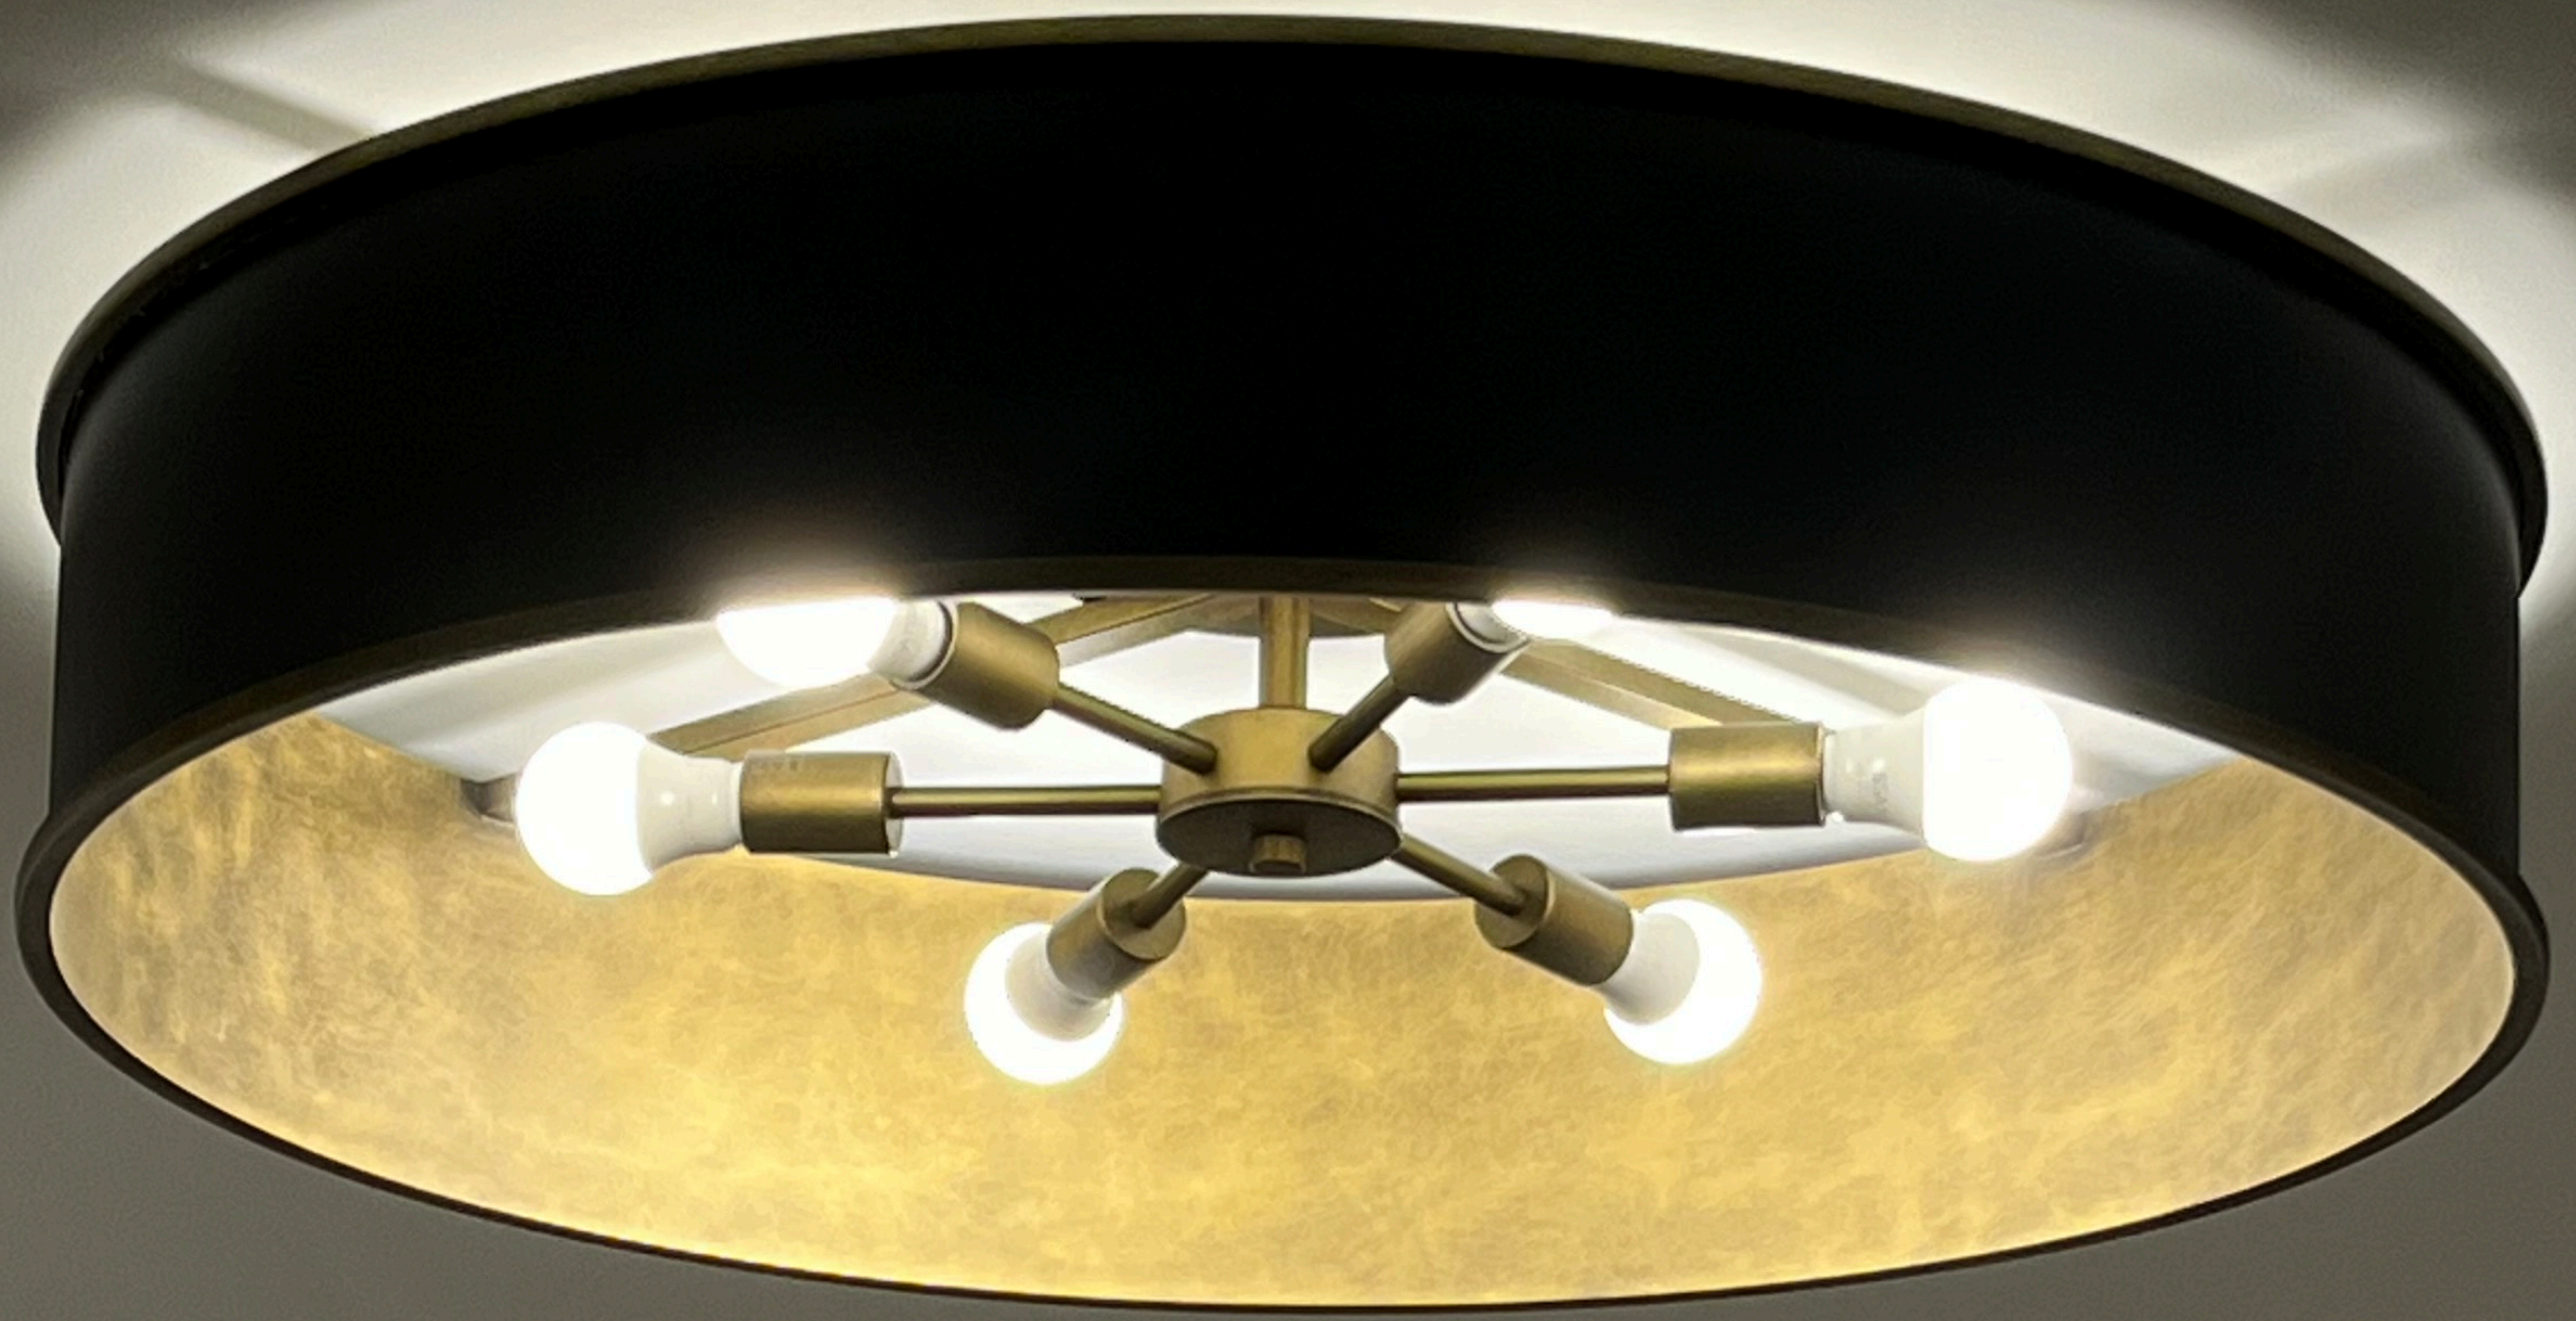

CENTURY

LIGHTING | ART | DESIGN

joekrauslighting

301-537-5808

joe@joekrauslighting.com

www.joekrauslighting.com

NOTES:

- 1)METAL: ALL EXTERIOR METAL FINISH TO BE BLACKENED STEEL, INTERIOR METAL & METAL RINGS TO BE ANTIQUE BRASS PAINTED
- 2)DIFFUSER: N/A
- 3)SOCKETS: 6x EDISON BASE MED. 110-120V.A.C. 60Hz. COMPATIBLE W/E26 A19 MAX. 9W EA 2700K. DIMMABLE. BULB NOT INCLUDED
- 4)HARD WIRED
- UL/CUL APPROVED
- ***APPROX MAX. WEIGHTS: 25LBS

3D VIEW

TOP VIEW

SCALE: 1 : 8

FRONT VIEW

SCALE: 1 : 8

CUSTOM MEDIUM STEEL DRUM FIXTURE

ITEM NO: LFIX-4 QTY: 4X

Approval: Date: 3/3/23