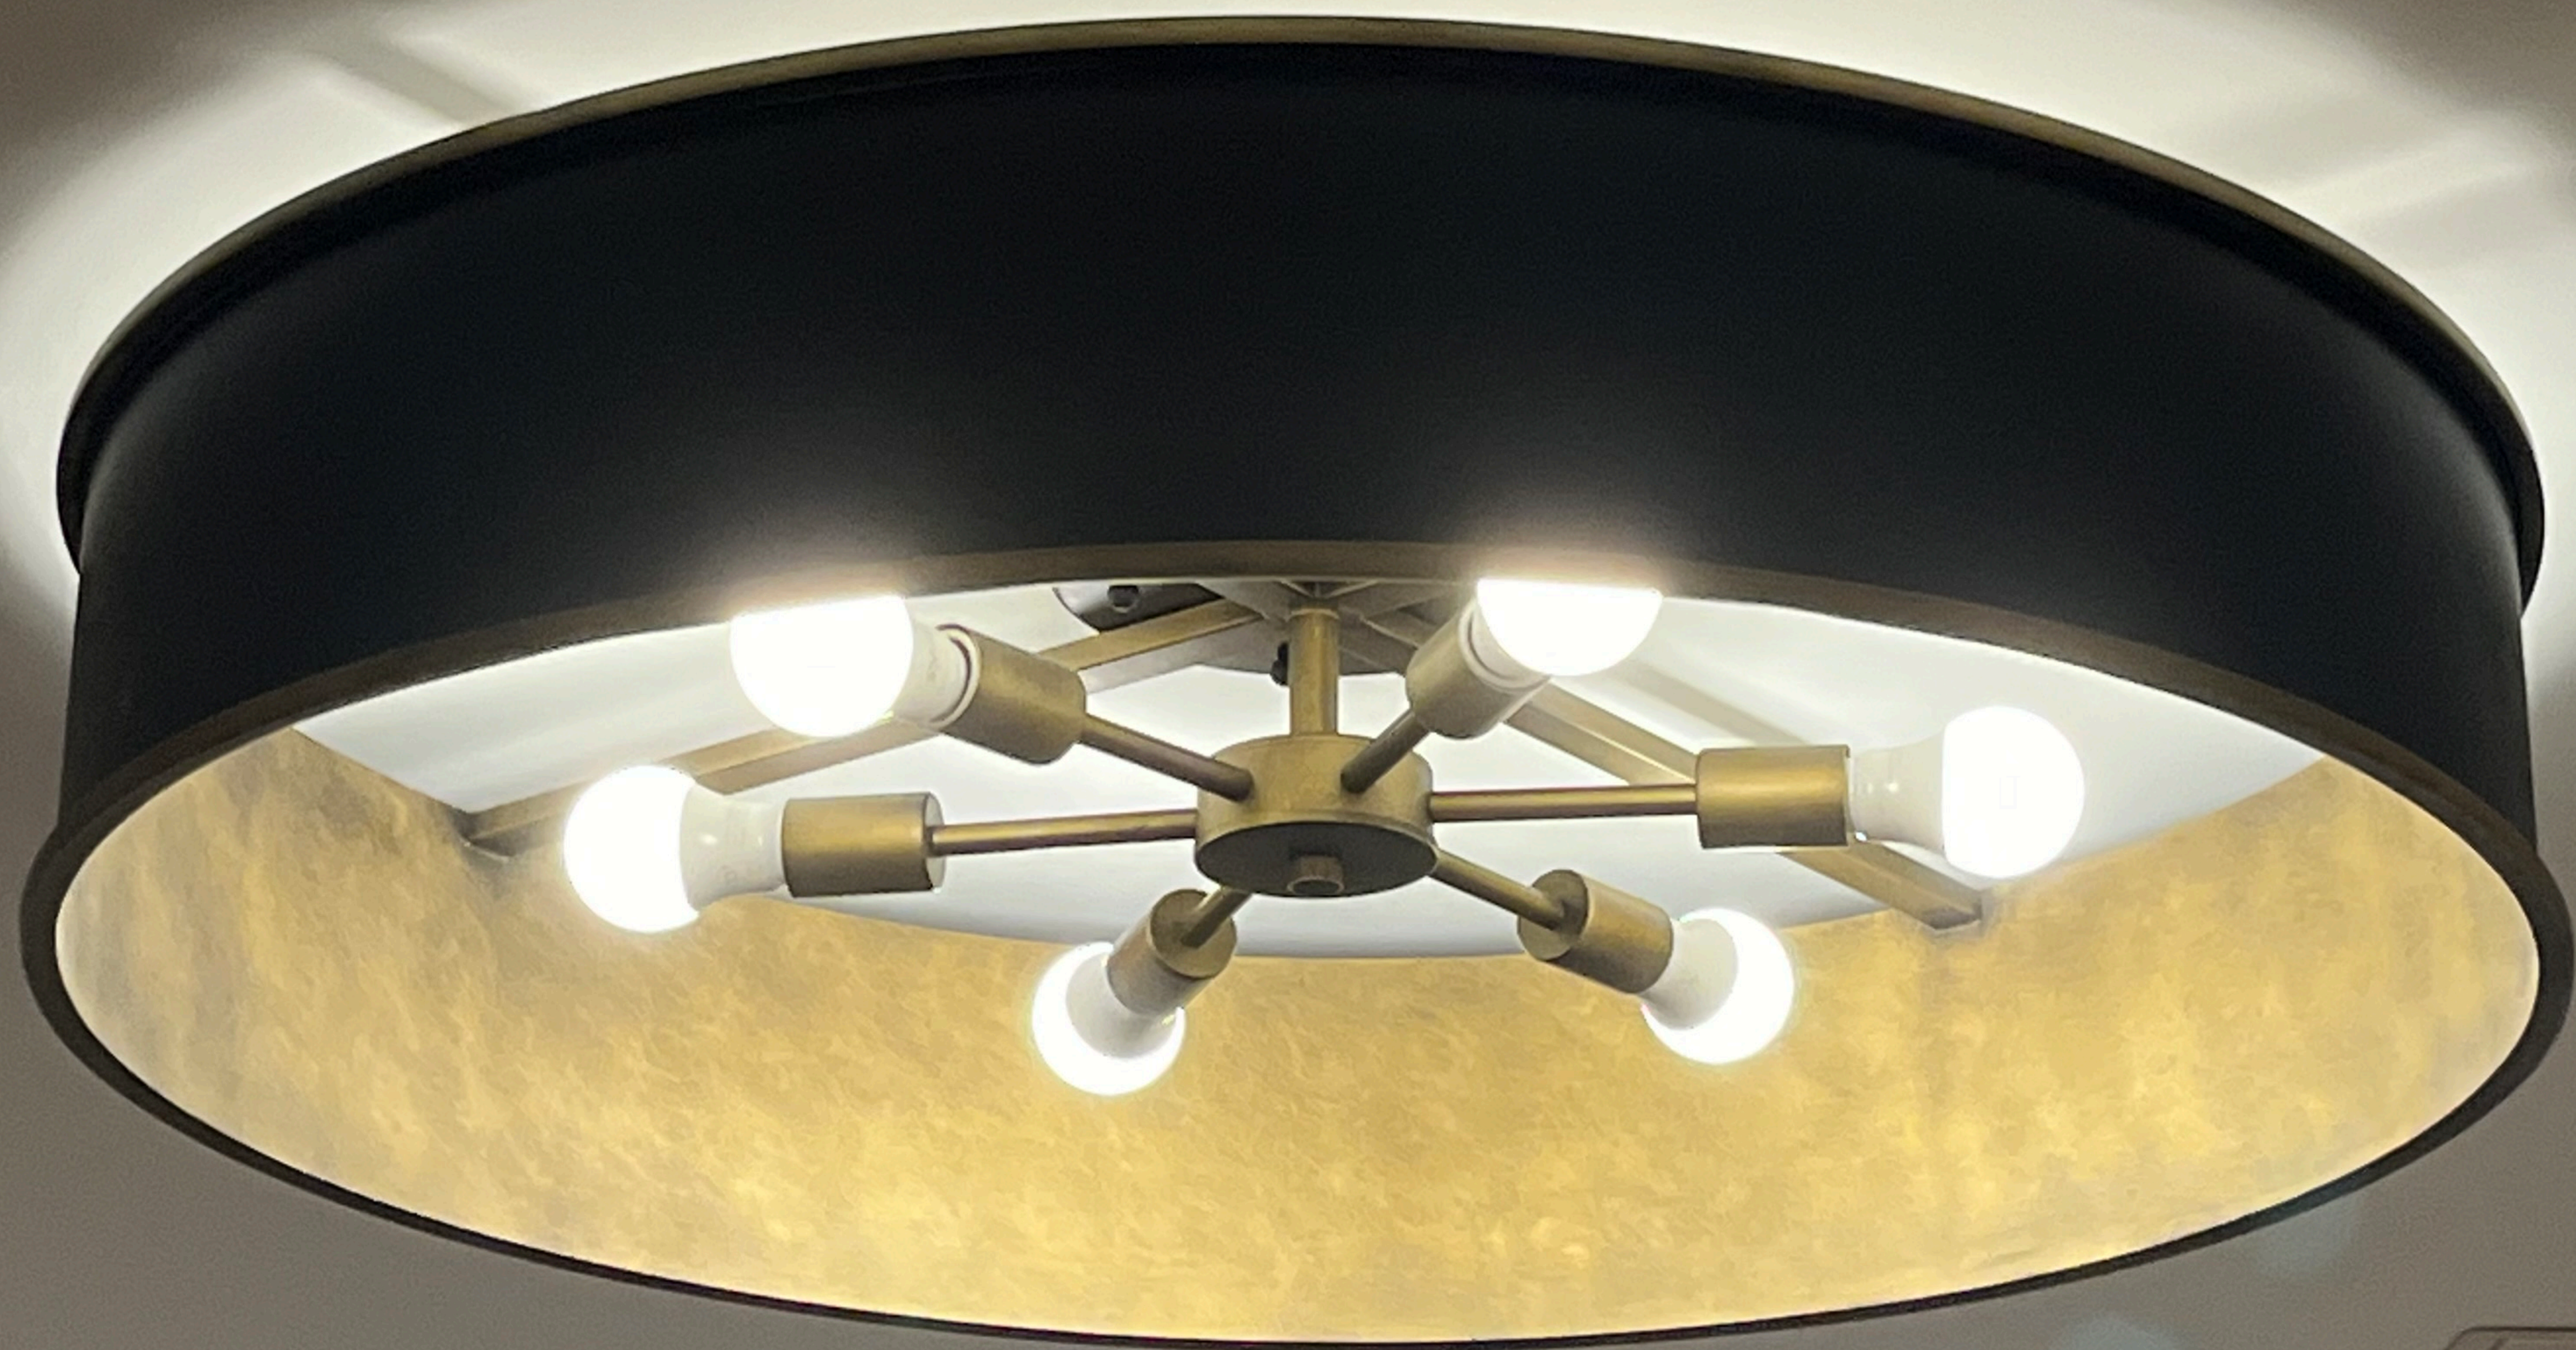

CENTURY

LIGHTING | ART | DESIGN

joekrauslighting

301-537-5808

joe@joekrauslighting.com

www.joekrauslighting.com

NOTES:

- 1)METAL: ALL EXTERIOR METAL FINISH TO BE BLACKENED STEEL, INTERIOR METAL & METAL RINGS TO BE ANTIQUE BRASS PAINTED
- 2)DIFFUSER: N/A
- 3)SOCKETS: 6x EDISON BASE MED. 110-120V.A.C. 60Hz. COMPATIBLE W/E26 A19 MAX. 9W EA 2700K. DIMMABLE. BULB NOT INCLUDED
- 4)HARD WIRED
- UL/CUL APPROVED
- ***APPROX MAX. WEIGHTS: 25LBS

3D VIEW

TOP VIEW

SCALE: 1 : 8

FRONT VIEW

SCALE: 1 : 8

CUSTOM MEDIUM STEEL DRUM FIXTURE

ITEM NO: LFIX-4 QTY: 4X

Approval: Date: 3/3/23