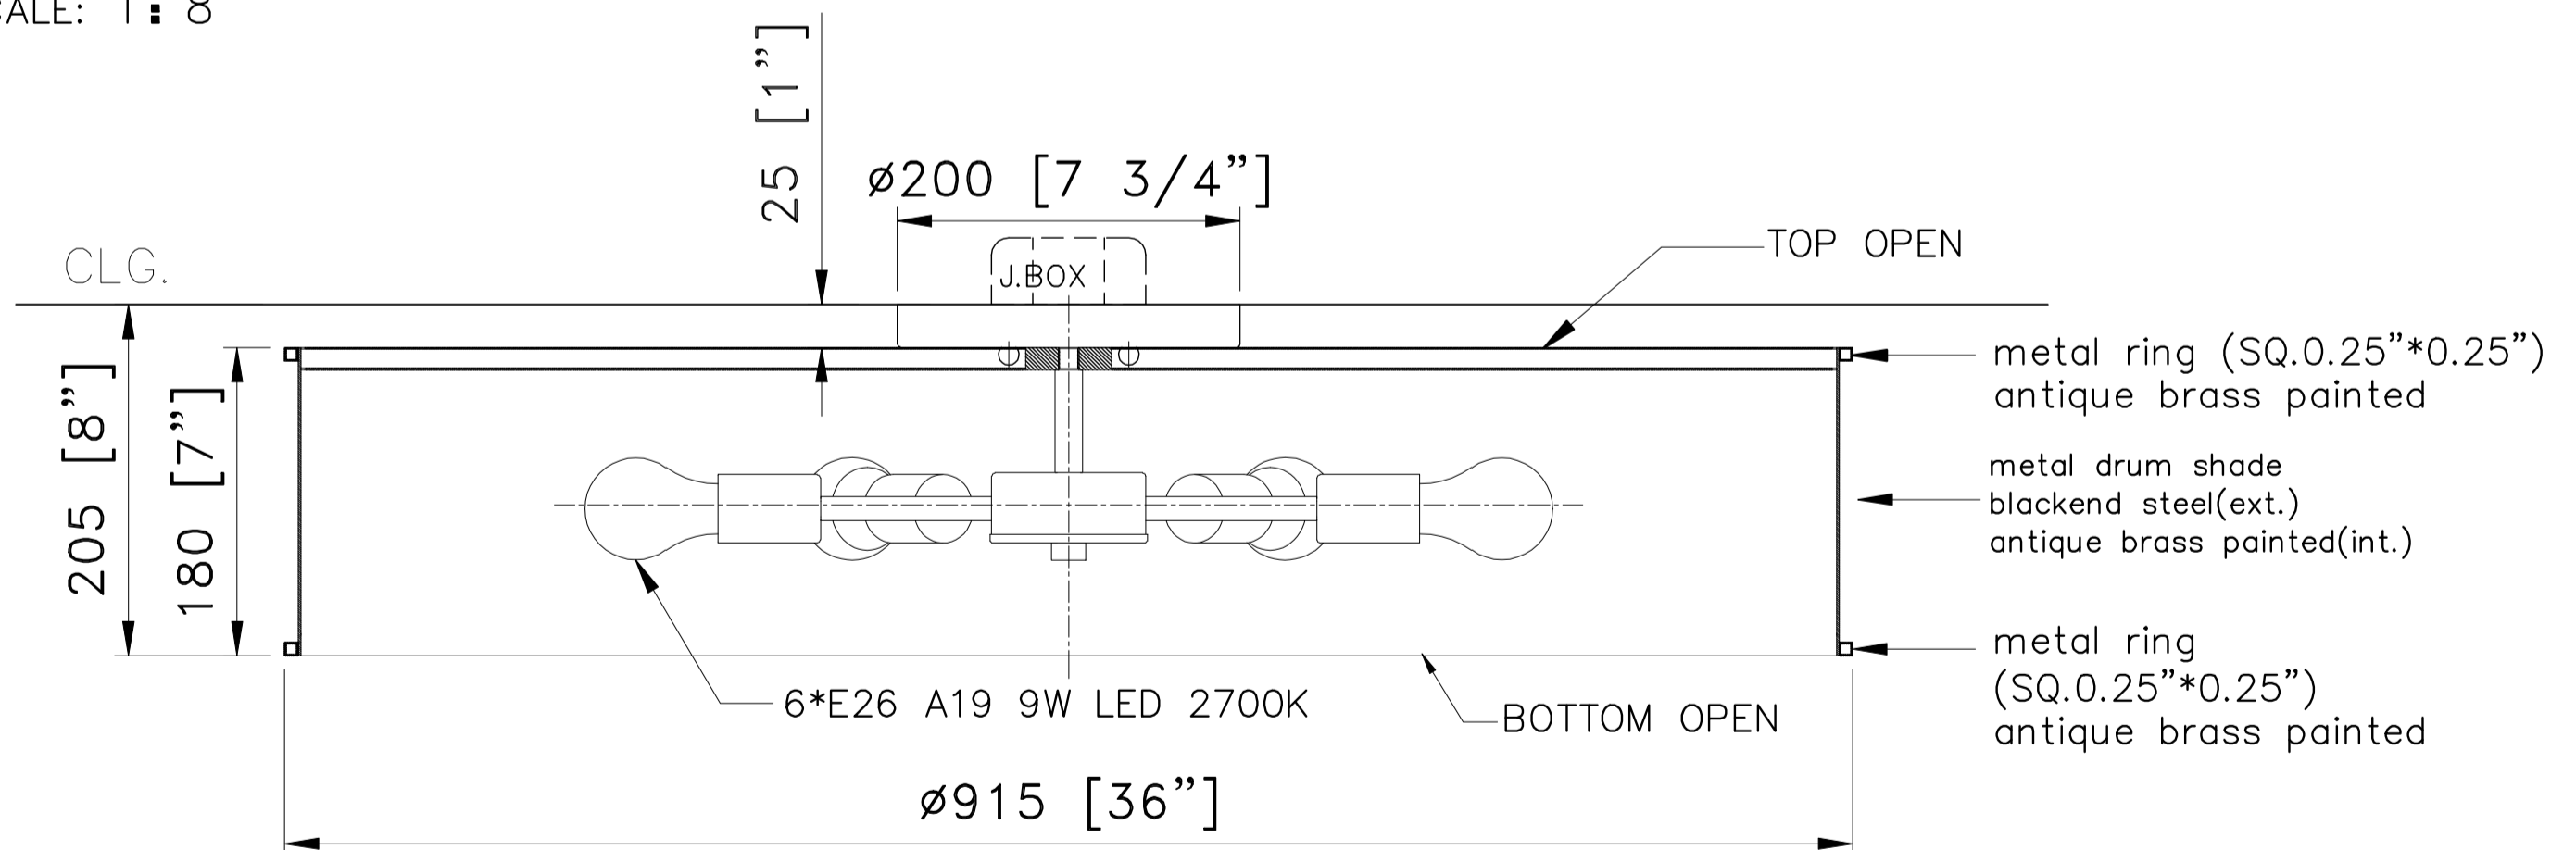

3D VIEW

TOP VIEW

SCALE: 1 : 8

FRONT VIEW

SCALE: 1 : 8

CUSTOM MEDIUM STEEL DRUM FIXTURE

ITEM NO: LFIX-4 QTY: 4X

Approval: Date: 3/3/23