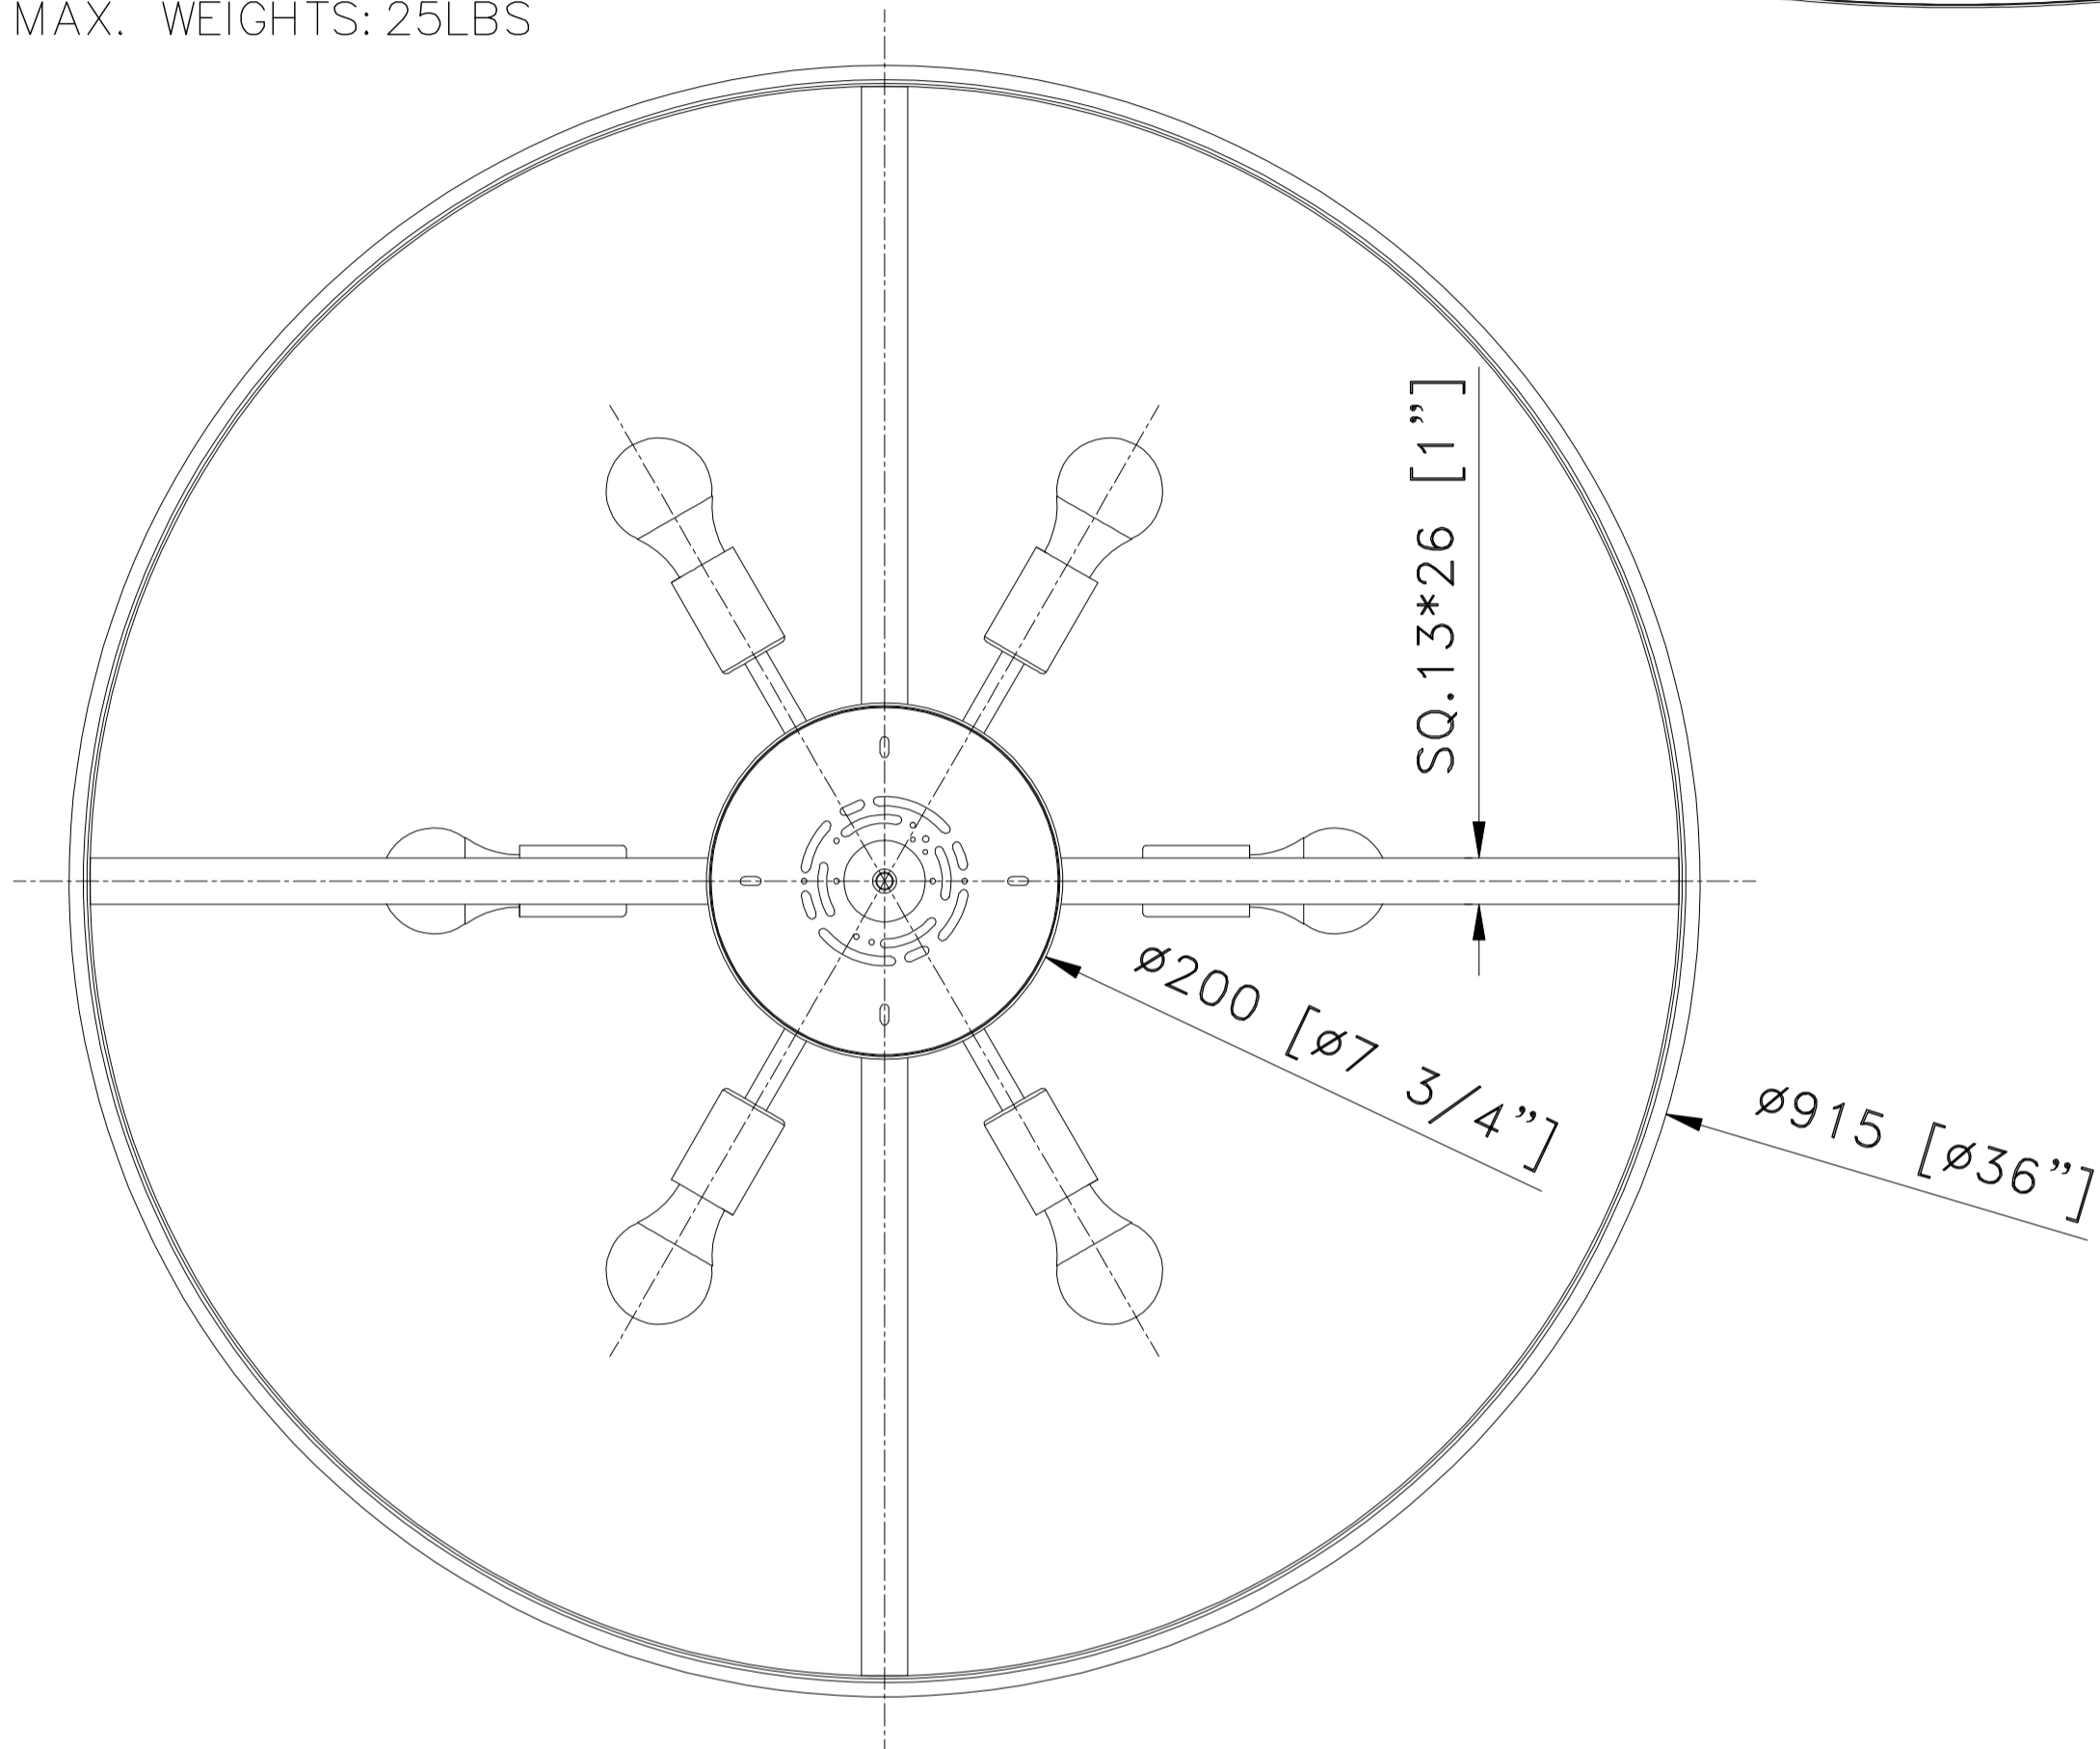

3D VIEW

TOP VIEW

SCALE: 1 : 8

FRONT VIEW

SCALE: 1 : 8

CUSTOM MEDIUM STEEL DRUM FIXTURE

ITEM NO: LFIX-4 QTY: 4X

Approval: Date: 3/3/23