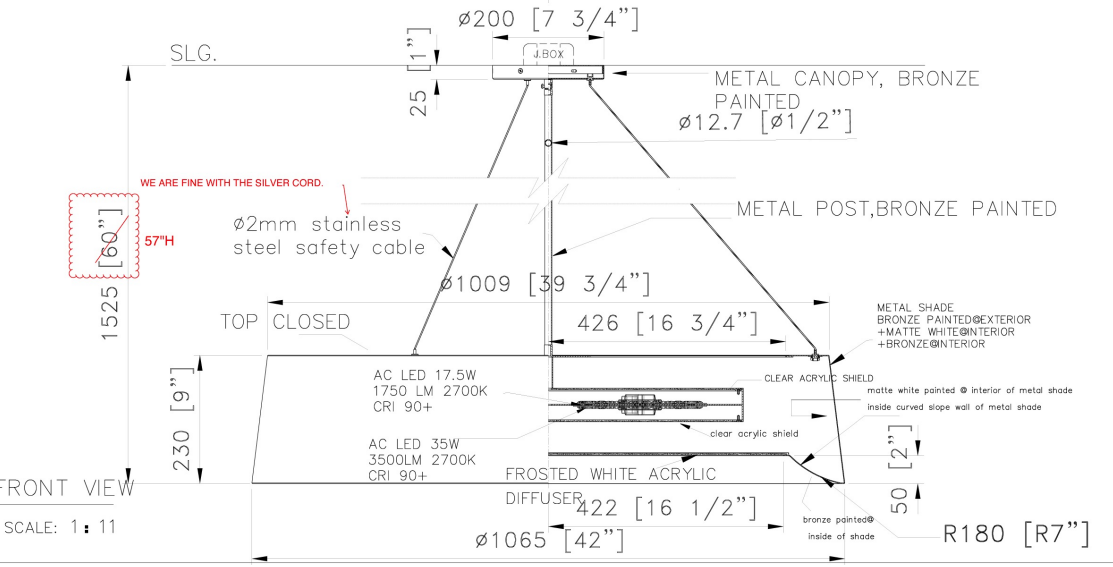

FRONT VIEW
SCALE: 1 : 11