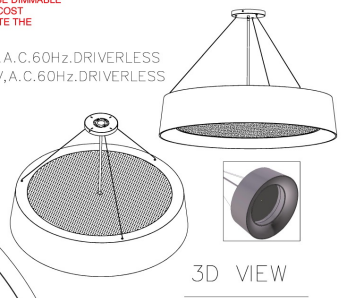

1. NOTES:
   1)METAL: ALL EXPOSED METAL FINISH TO BE BRONZE PAINTED COLOR
   2)DIFFUSER: FROSTED WHITE ACRYLIC@BOTTOM OF METAL SHADE
   3)LAMPING: INTEGRATED LED 17.5W-1750LMS 2700K,CRI 90+ (UPLIGHT),ELV DIMMING,120V OR 277V,A.C.60Hz.DRIVERLESS
   INTEGRATED LED 35W-3500LMS,2700K,CRI 90+ (DOWNLIGHT),ELV DIMMING,120V OR 277V,A.C.60Hz.DRIVERLESS
   4)HARD WIRED. SUITABLE FOR INDOOR(DRY)LOCATION USE
   UL/CUL APPROVED
   ***APPROX MAX. WEIGHTS: 45LBS

TOP VIEW
SCALE: 1 : 11