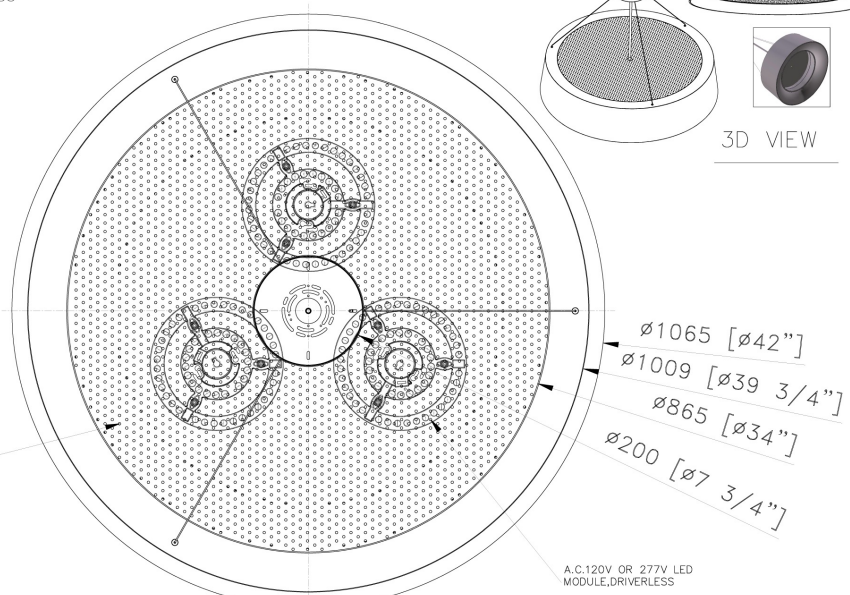

FRONT VIEW
SCALE: 1 : 11